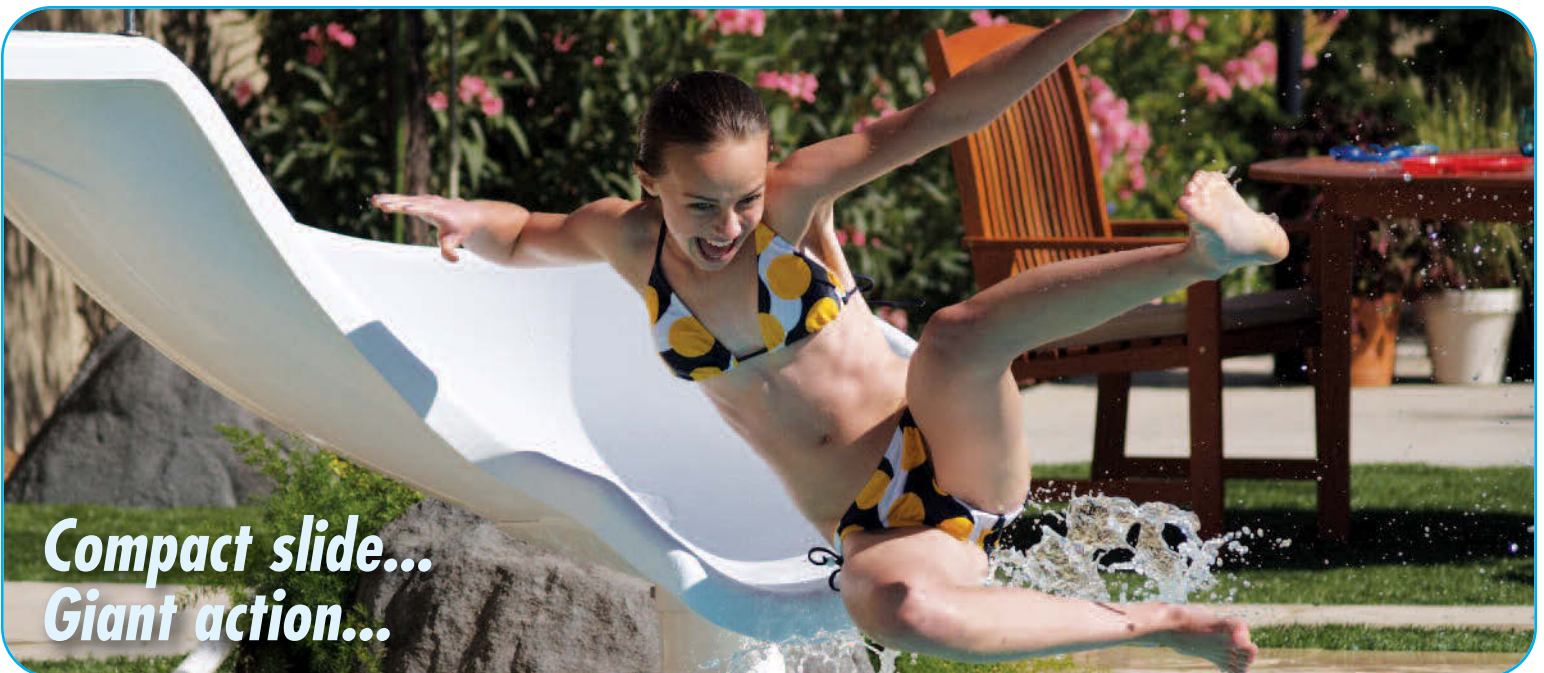

zoomerang

CLICK inter-fab.com/zoomerang

WHITE
Acrylic Slides - standard

DEEP FLUME RUNWAY

ZOOM FLUME™ WATER DELIVERY SYSTEM

INFO:

- Runway Design Provides a Thrill Ride that Contradicts its Size
- On-Deck Mount that will Work on Almost any Existing Deck
- Water Supply Kit Attaches Directly to Pool Return Inlet so a Separate Water Stub-Up is not Needed
- Seating Area 3' (37")
- Stainless Steel Rails & Legs
- Discreetly Sits Below a 6' Privacy Fence
- White and Right Turn Only
- CPSC Compliant

**Compact slide...
Giant action...**