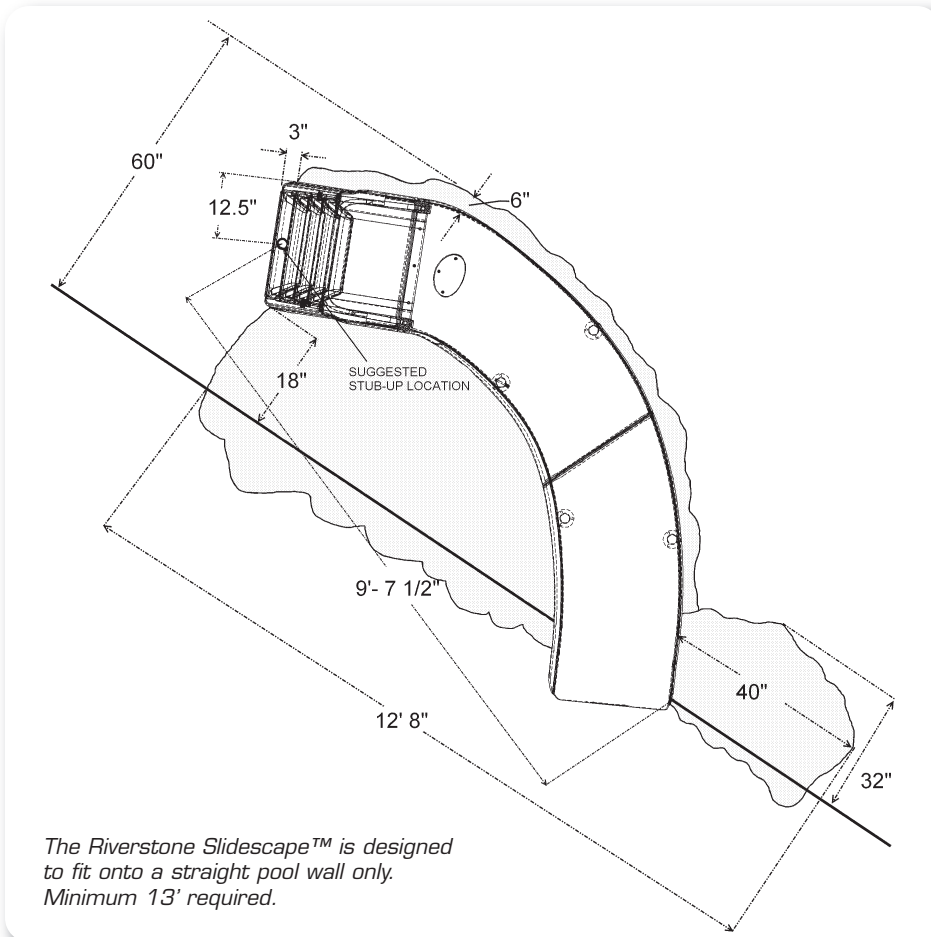

RIVERSTONE SLIDESCAPE™:

RESIDENTIAL SLIDES

FEATURES:

- Durable, Rugged, & Light Weight Polyurea Construction (Rock Panels)
- Slide Available in Tan & Gray
- Available in Right Turn Only
- 48.5" High at Seating Area
- Flume Width = 22" (centerline)
- Flume Depth = 9.5"
- Zoom-Flume™ Water Supply System
- 15-25 GPM (Actual GPM rating will vary depending on specific pool size and pool equipment used.)
- Stainless Steel Rails, Legs & Hardware
- Standard Powder Coated Handrails with Tan or Gray Slide Rock Slide
- Discretely Sits Below a 6' Privacy Fence
- Simulated Rock Accents (Front & Rear Rock Accents Available Separately)
- Fully Molded Steps Provide Safe Access to Slide Flume
- Weight Limit = 250 Lbs.
- See Available Slide Colors on Pg. 31

Riverstone Rock Colors = Twilight Sky: -35; Granite Medley: -36
(refer to part # when ordering to verify slide color & rock color)

Powder Coated Rail Colors = Tan slide comes with Earth: -3;
 Gray slide comes with Light Gray: -9;

RIVERSTONE SLIDESCAPE

| DESCRIPTION | PART NUMBER |
|------------------------------------|------------------|
| Riverstone - right - gray/twilight | Part #5610-SS-35 |
| Riverstone - right - gray/granite | Part #5620-SS-36 |
| Riverstone - right - tan/granite | Part #5630-SS-36 |

comes w/ss hardware

Detail Image of Riverstone Slidescape™

**Riverstone Slidescape
 Footprint for RIGHT
 Turn Only Slide**