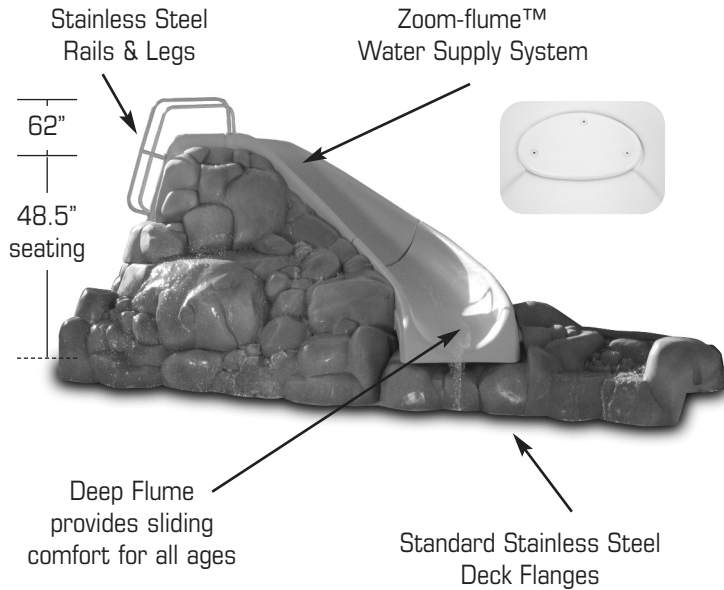

RIVERSTONE SLIDESCAPE™:

RESIDENTIAL SLIDES

FEATURES:

- Durable, Rugged, & Light Weight Polyurea Construction (Rock Panels)
- Slide Available in Tan & Gray
- Available in Right Turn Only
- 48.5" High at Seating Area
- Flume Width = 22" (centerline)
- Flume Depth = 9.5"
- Zoom-Flume™ Water Supply System
- 15-25 GPM (Actual GPM rating will vary depending on specific pool size and pool equipment used.)
- Stainless Steel Rails, Legs & Hardware
- Standard Powder Coated Handrails with Tan or Gray Slide Rock Slide
- Discretely Sits Below a 6' Privacy Fence
- Simulated Rock Accents (Front & Rear Rock Accents Available Separately)
- Fully Molded Steps Provide Safe Access to Slide Flume
- Weight Limit = 250 Lbs.
- See Available Slide Colors on Pg. 31

Riverstone Rock Colors = Twilight Sky: -35; Granite Medley: -36
(refer to part # when ordering to verify slide color & rock color)

Powder Coated Rail Colors = Tan slide comes with Earth: -3;
 Gray slide comes with Light Gray: -9;

comes w/ss hardware

Detail Image of Riverstone Slidescape™

**Riverstone Slidescape
 Footprint for RIGHT
 Turn Only Slide**