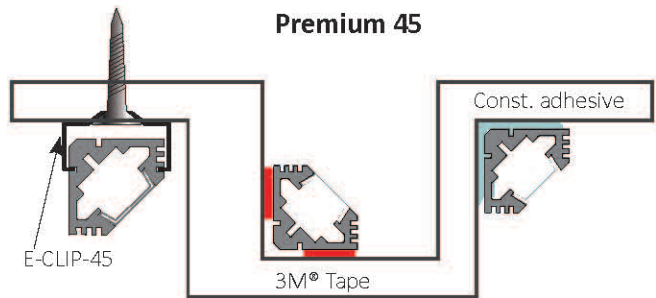

Mounting Extrusions

Mounting Clip

E-CLIP or E-CLIP-45

3M® Double-sided Adhesive Tape

Sold in bags of 10

3M-TAPE-10

Construction Adhesive
(Unless otherwise noted)

Single Stant

Triple Stant

Turbo

Premium 45

Economy

Economy 45

Universal

Universal Mini

Double Flange

Mini Double Flange

Helm

Paver