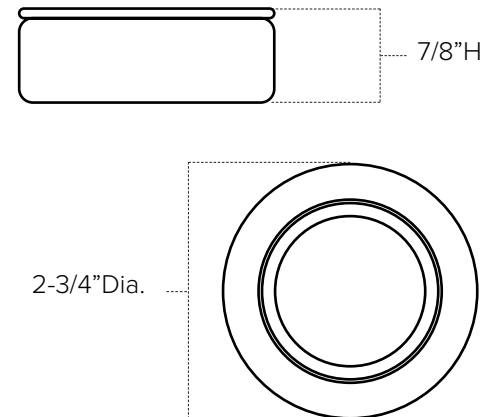

Features

- 2700K or 3000K color temperature options
- Zinc alloy light housing with aluminum heat sink
- Stamped steel surface collar with brushed nickel or powder coat finish to match
- Spring steel clips secure housing in surface collar
- Diffuse, polycarbonate lens with 30° swivel capability
- Available in three puck kits, single put kits, or individual linking pucks for increasing the number of pucks in a kit
- Link up to 20 pucks together
- Plug-in installations can be controlled by inline roll switch on power cord; hardwire installations are controlled by wall control or rocker switch on hardwire box

Mounting

Surface or recess mount (2-3/8" cut-out); mounting screws included

Applications

Display shelves, under-cabinets, in cabinets

Technical Information

Voltage	120V AC, 60Hz	
CCT	2700K	3000K
CRI	90+	90+
Wattage	4.3W per puck	4.3W per puck
Lumens	200Lm (BK), 200LM (NK), 230Lm (WH)	235Lm (BK), 235LM (NK), 250Lm (WH)
Max Run	20 pucks	
Beam Angle	120°	
Lens Swivel	30°	
Dimming	10-100% with most CFL/LED and low-voltage electronic	
Rating	cETLus Listed, dry locations	
Rated Life	50,000 Hours	

Profile Dimensions

Recommended Power Supplies

Part Number	Description	Finish	Application	Primary & Secondary	Total Wattage	Listing	Dimensions
ALSBOX	Slimline Hardwire Box with (2) Molex outlets and On/Off switch; (Required for Hardwire operation)	Black	Dry location	120V AC	86 x 2 (5A Max)	cURus	4"x2.5"x1"
ALSBOX-WH-B		White					
ALLVP-PC6	6ft power cord with slide on plug, roll switch, and female plug	Black	Dry location	120V AC	86	cULus	6ft length
ALLVP-PC6-WH		White					