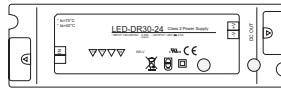

LED-DR 24V Driver
(30W, 60W, 100W, 150W)