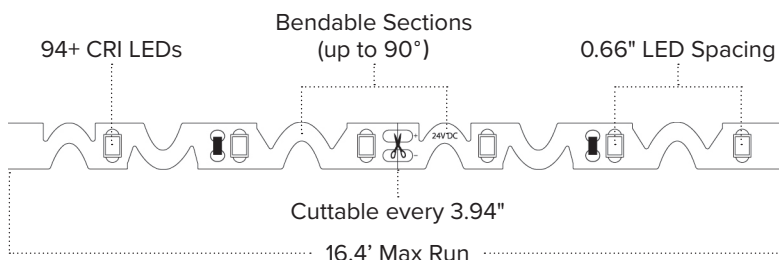

## Features

- Excellent color rendering (94+ CRI)
- 3000K color temperature
- 91 lumens per foot performance
- Consumes up to 1.46 watts per foot
- Dimmable with ELV dimmers and Trulux controls
- Cuttable every 3.94"
- 16.4 foot max run
- (IP54) unjacketed
- 50,000 hours rated life

## TRULUX™ Bendable - 24V

Trulux Bendable offers installation advantages for backlighting mirrors, signs, and curvilinear coves, etc, since it can bend left and right via the pre-formed notches. Available in 3000K Warm White, with excellent color rendering ability (94+ CRI), this new Trulux tool emits 91 lumens per foot and allows run lengths up to 16.4 feet. STBL is not compatible with TL-CONKIT, TL-BLKS or TL-2 type accessories.

## Technical Information

Series	STBL
Input Voltage	24V
CCT	3000K
CRI	94+
Wattage	Up to 1.46W per ft
Lumens	91Lm per ft
Max Run	16.4 feet
Cuttable	Every 3.94"
IP Rating	IP54 (unjacketed)
Dimmable	5-100%
Rating	cULus Listed
Rated Life	50,000 hrs