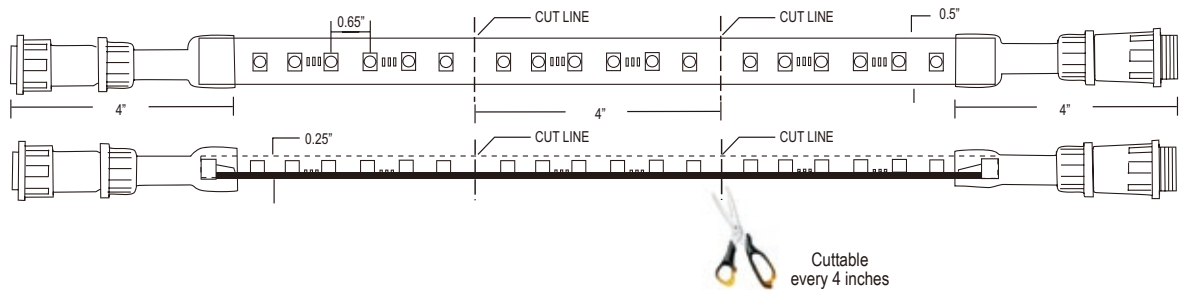

StarStrand® Rainbow Aqua Star 24

Features

- Waterproof IP68 color changing LED tape
- Nine modes of color and movement
- Chemical and UV resistant plastic cover
- Long runs up to 30 feet
- Installs into aluminum channel or silicone mouting clips
- Multiple lengths with watertight IP68 connectors
- Field cuttable every 4 inches

Applications

- Swimming pools and fountains
- Outdoor living areas
- Landscape lighting
- Outdoor architectural features
- Signs
- Outdoor walkways

Item	Length	Diodes	Wattage	Lumens	PC Board	Beam	Voltage	Current
53541	24"	36	8.64	R:108 G:180 B:54	White	120°	24V	360mA
53542	60"	90	21.6	R:270 G:450 B:135	White	120°	24V	900mA
53543	120"	180	43.2	R:540 G:900 B:270	White	120°	24V	1.8A
53545	300"	450	108	R:1350 G:2250 B:675	White	120°	24V	4.5A

Model Number	Wattage	Maximum Run	Wiring Diagram
53380	60 Watts	13'	4
53381	150 Watts	30'	4

Wiring Diagram on page 60