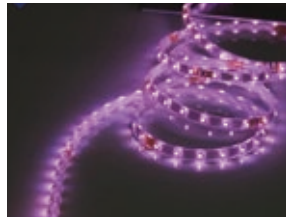

StarStrand® Rainbow Aqua Star 24

Features

- Waterproof IP68 color changing LED tape
- Nine modes of color and movement
- Chemical and UV resistant plastic cover
- Long runs up to 30 feet
- Installs into aluminum channel or silicone mouting clips
- Multiple lengths with watertight IP68 connectors
- Field cuttable every 4 inches

Applications

- Swimming pools and fountains
- Outdoor living areas
- Landscape lighting
- Outdoor architectural features
- Signs
- Outdoor walkways

Item	Length	Diodes	Wattage	Lumens	PC Board	Beam	Voltage	Current
53541	24"	36	8.64	R:108 G:180 B:54	White	120°	24V	360mA
53542	60"	90	21.6	R:270 G:450 B:135	White	120°	24V	900mA
53543	120"	180	43.2	R:540 G:900 B:270	White	120°	24V	1.8A
53545	300"	450	108	R:1350 G:2250 B:675	White	120°	24V	4.5A

24V Weatherproof Amplifier

53390

4"L x 2.5"W x 1"H

- Synchronizes additional runs up to 30' of Rainbow Aqua Star 24 to one 24V Weatherproof RGB Controller
- Maximum 27 amplifiers per controller
- IP65 rated (not submersible)
- Requires an additional 24V Driver
- 6" power input cord, 6" signal input cord, 6" signal output cord

Silicone End Cap Kit

53368

.75"L x .5"W x .1"H

- Placed on run termination
- Protects against water and damage

Mounting Clip

53370

.5"L x .5"W x .25"H

- Use to secure Rainbow Aqua Star 24 to surface
- Stainless steel screws included
- Clear polycarbonate plastic
- Package of 6