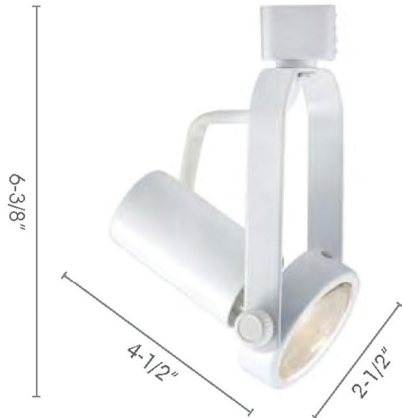

**LINE VOLTAGE TRACK HEAD  
CLASSIC SERIES HV220 • PAR20**

**TRACK SYSTEMS**

H – 3-wire System

L – 2-wire System

J – 2-wire System

**CATALOG INFORMATION**

SYSTEM	SERIES	LAMP	WATTAGE	FINISH
H	HV220	PAR20	50W	BK – Black
L				SC – Satin Chrome
J				WH – White

**Ordering Instructions**  
**Example:**      SYSTEM   -   SERIES   -   FINISH  
                           H            -   HV220   -   BK

**DESCRIPTION**

- Line voltage track head.
- Small gimbal.
- For use with Jesco H, L, and J track systems. May also be used with other compatible track brands (consult Tech Department).

**LAMPING:**

Accepts PAR20 lamps with 50W maximum. (Lamps not included).  
 Medium base ceramic socket with aluminum shell.

**AIMING:**

90° vertical and 330° rotation.

**LISTING:**

UL & CUL Listed.

**SUBMITTAL**