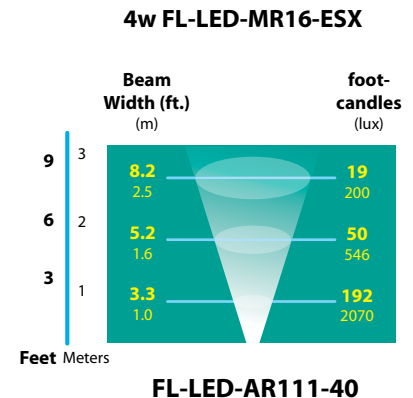

WELL LIGHTS SL-20-MD 12 VOLT SERIES

TYPE

LIGHT DISTRIBUTIONS AND PHOTOMETRICS

ACCESSORIES

CATALOG NO.	DESCRIPTION
FA-133-BLT / -BRS	Cast Aluminum or Brass Lens Holder
FA-134-BLT / -BRS	Cast Aluminum or Brass Grate
FA-135-BLT / -BRS	Stamped Aluminum or Brass Eyebrow
FA-08-SL20	Round 1/4" Mini Cell Louver
FA-10-SG-SL20	Flat Stepped Tempered Glass Lens
FA-10-SL20AMBER	Flat Amber Tempered Glass Lens
FA-10-SL20BLUE	Flat Blue Tempered Glass Lens
FA-10-SL20GREEN	Flat Green Tempered Glass Lens
FA-10-SL20RED	Flat Red Tempered Glass Lens
FA-FORM-SL20	Concrete form for SL-20-MD Series

JOB INFORMATION

Type:	Date:
Job Name:	
Cat. No.:	
Lamp(s):	
Specifier:	
Contractor:	
Notes:	
FOCUS INDUSTRIES INC. 25301 COMMERCENTRE DRIVE LAKE FOREST, CA 92630 www.focusindustries.com sales@focusindustries.com (949) 830-1350 • FAX (949) 830-3390	

Black Texture (Standard)	Antique Verde	Bronze Texture	Camel	White Texture	Hunter Texture	Rust	Weathered Iron	Weathered Brown	Stucco	Rubbed Verde	Chrome Powder	Acid Rust	Acid Verde	Black Acid Treatment
-BLT	-ATV	-BRT	-CAM	-WTX	-HTX	-RST	-WIR	-WBR	-STU	-RBV	-CPR	-BAR/CAR	-BAV/CAV	-BAT