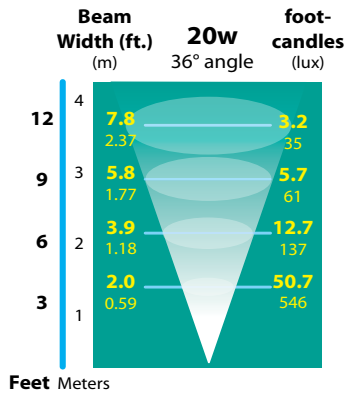

WELL LIGHTS SL-20-MD 12 VOLT SERIES

TYPE

LIGHT DISTRIBUTIONS AND PHOTOMETRICS

ACCESSORIES

CATALOG NO.	DESCRIPTION
FA-133-BLT / -BRS	Cast Aluminum or Brass Lens Holder
FA-134-BLT / -BRS	Cast Aluminum or Brass Grate
FA-135-BLT / -BRS	Stamped Aluminum or Brass Eyebrow
FA-08-SL20	Round 1/4" Mini Cell Louver
FA-10-SG-SL20	Flat Stepped Tempered Glass Lens
FA-10-SL20AMBER	Flat Amber Tempered Glass Lens
FA-10-SL20BLUE	Flat Blue Tempered Glass Lens
FA-10-SL20GREEN	Flat Green Tempered Glass Lens
FA-10-SL20RED	Flat Red Tempered Glass Lens
FA-FORM-SL20	Concrete form for SL-20-MD Series

JOB INFORMATION

Type:	Date:
Job Name:	
Cat. No.:	
Lamp(s):	
Specifier:	
Contractor:	
Notes:	
FOCUS INDUSTRIES INC. 25301 COMMERCENTRE DRIVE LAKE FOREST, CA 92630 www.focusindustries.com sales@focusindustries.com (949) 830-1350 • FAX (949) 830-3390	

Black Texture (Standard)	Antique Verde	Bronze Texture	Camel	White Texture	Hunter Texture	Rust	Weathered Iron	Weathered Brown	Stucco	Rubbed Verde	Chrome Powder	Acid Rust	Acid Verde	Black Acid Treatment
-BLT	-ATV	-BRT	-CAM	-WTX	-HTX	-RST	-WIR	-WBR	-STU	-RBV	-CPR	-BAR/CAR	-BAV/CAV	-BAT