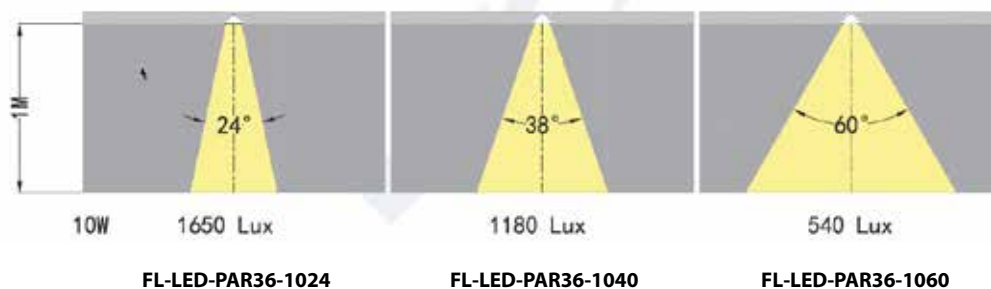

WELL LIGHTS SL-20-MD 12 VOLT SERIES

TYPE

LIGHT DISTRIBUTIONS AND PHOTOMETRICS

ACCESSORIES

CATALOG NO.	DESCRIPTION
FA-133-BLT / -BRS	Cast Aluminum or Brass Lens Holder
FA-134-BLT / -BRS	Cast Aluminum or Brass Grate
FA-135-BLT / -BRS	Stamped Aluminum or Brass Eyebrow
FA-08-SL20	Round 1/4" Mini Cell Louver
FA-10-SG-SL20	Flat Stepped Tempered Glass Lens
FA-10-SL20AMBER	Flat Amber Tempered Glass Lens
FA-10-SL20BLUE	Flat Blue Tempered Glass Lens
FA-10-SL20GREEN	Flat Green Tempered Glass Lens
FA-10-SL20RED	Flat Red Tempered Glass Lens
FA-FORM-SL20	Concrete form for SL-20-MD Series

JOB INFORMATION

Type:	Date:
Job Name:	
Cat. No.:	
Lamp(s):	
Specifier:	
Contractor:	
Notes:	
FOCUS INDUSTRIES INC. 25301 COMMERCENTRE DRIVE LAKE FOREST, CA 92630 www.focusindustries.com sales@focusindustries.com (949) 830-1350 • FAX (949) 830-3390	

Black Texture (Standard)	Antique Verde	Bronze Texture	Camel	White Texture	Hunter Texture	Rust	Weathered Iron	Weathered Brown	Stucco	Rubbed Verde	Chrome Powder	Acid Rust	Acid Verde	Black Acid Treatment
-BLT	-ATV	-BRT	-CAM	-WTX	-HTX	-RST	-WIR	-WBR	-STU	-RBV	-CPR	-BAR/CAR	-BAV/CAV	-BAT