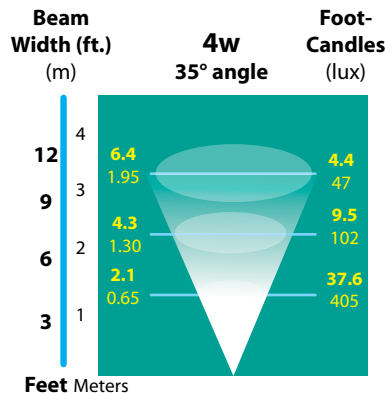

WELL LIGHTS SL-20-MD 12 VOLT SERIES

TYPE

LIGHT DISTRIBUTIONS AND PHOTOMETRICS

ACCESSORIES

CATALOG NO.	DESCRIPTION
FA-133-BLT / -BRS	Cast Aluminum or Brass Lens Holder
FA-134-BLT / -BRS	Cast Aluminum or Brass Grate
FA-135-BLT / -BRS	Stamped Aluminum or Brass Eyebrow
FA-08-SL20	Round 1/4" Mini Cell Louver
FA-10-SG-SL20	Flat Stepped Tempered Glass Lens
FA-10-SL20AMBER	Flat Amber Tempered Glass Lens
FA-10-SL20BLUE	Flat Blue Tempered Glass Lens
FA-10-SL20GREEN	Flat Green Tempered Glass Lens
FA-10-SL20RED	Flat Red Tempered Glass Lens
FA-FORM-SL20	Concrete form for SL-20-MD Series

JOB INFORMATION

Type:	Date:
Job Name:	
Cat. No.:	
Lamp(s):	
Specifier:	
Contractor:	
Notes:	
FOCUS INDUSTRIES INC. 25301 COMMERCENTRE DRIVE LAKE FOREST, CA 92630 www.focusindustries.com sales@focusindustries.com (949) 830-1350 • FAX (949) 830-3390	

Black Texture (Standard)	Antique Verde	Bronze Texture	Camel	White Texture	Hunter Texture	Rust	Weathered Iron	Weathered Brown	Stucco	Rubbed Verde	Chrome Powder	Acid Rust	Acid Verde	Black Acid Treatment
-BLT	-ATV	-BRT	-CAM	-WTX	-HTX	-RST	-WIR	-WBR	-STU	-RBV	-CPR	-BAR/CAR	-BAV/CAV	-BAT