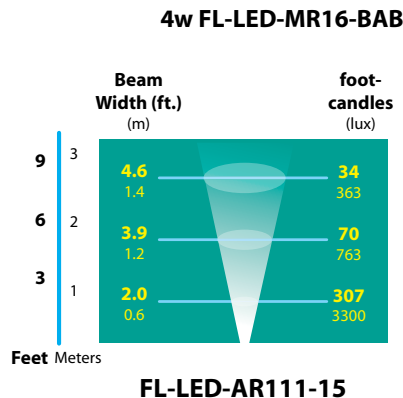

WELL LIGHTS SL-20-MD 12 VOLT SERIES

TYPE

LIGHT DISTRIBUTIONS AND PHOTOMETRICS

ACCESSORIES

CATALOG NO.	DESCRIPTION
FA-133-BLT / -BRS	Cast Aluminum or Brass Lens Holder
FA-134-BLT / -BRS	Cast Aluminum or Brass Grate
FA-135-BLT / -BRS	Stamped Aluminum or Brass Eyebrow
FA-08-SL20	Round 1/4" Mini Cell Louver
FA-10-SG-SL20	Flat Stepped Tempered Glass Lens
FA-10-SL20AMBER	Flat Amber Tempered Glass Lens
FA-10-SL20BLUE	Flat Blue Tempered Glass Lens
FA-10-SL20GREEN	Flat Green Tempered Glass Lens
FA-10-SL20RED	Flat Red Tempered Glass Lens
FA-FORM-SL20	Concrete form for SL-20-MD Series

JOB INFORMATION

Type:	Date:
Job Name:	
Cat. No.:	
Lamp(s):	
Specifier:	
Contractor:	
Notes:	
FOCUS INDUSTRIES INC. 25301 COMMERCENTRE DRIVE LAKE FOREST, CA 92630 www.focusindustries.com sales@focusindustries.com (949) 830-1350 • FAX (949) 830-3390	

Black Texture (Standard)	Antique Verde	Bronze Texture	Camel	White Texture	Hunter Texture	Rust	Weathered Iron	Weathered Brown	Stucco	Rubbed Verde	Chrome Powder	Acid Rust	Acid Verde	Black Acid Treatment
-BLT	-ATV	-BRT	-CAM	-WTX	-HTX	-RST	-WIR	-WBR	-STU	-RBV	-CPR	-BAR/CAR	-BAV/CAV	-BAT