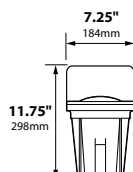

SL-20-MDL
with FA-135MD

2 Female 3/4" NPS &
3 Female 1/2" NPS
threaded ports available

Black Texture (Standard)	Antique Verde	Bronze Texture	Camel	White Texture	Hunter Texture	Rust	Weathered Iron	Weathered Brown	Stucco	Rubbed Verde	Chrome Powder	Acid Rust	Acid Verde	Black Acid Treatment
-BLT	-ATV	-BRT	-CAM	-WTX	-HTX	-RST	-WIR	-WBR	-STU	-RBV	-CPR	-BAR/CAR	-BAV/CAV	-BAT