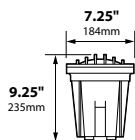

WELL LIGHTS SL-20-MD 12 VOLT SERIES

TYPE

SPECIFICATIONS

CONSTRUCTION:

BODY: Fiberglass reinforced bronze composite with molded brass inserts for screws

LENS HOLDER & GRATE: Fiberglass reinforced bronze composite, cast aluminum or cast brass

AIMING CAPABILITY: 30°

LENS: High impact clear tempered convex glass

LAMP SUPPLIED: MR16: 20w MR16 FL(BAB) 5000 hours average rating (50w max)

PAR36: 36w PAR36 (QWFL) 4000 hour average rating (50w max)

LAMP OPTIONS: MR16: We recommend 50,000 hour ARROW 4w LED (-LED) or 40,000 hour 5w (-LED5) or 7w (-LED7) ARROW Super Saver LED

SOCKET: MR16: High temperature ceramic GU5.3 bi-pin with 250°C silicone lead wires
PAR36: None, PAR36 lamp supplies connection via 1/4" quick connect or stud terminal

REFLECTOR: Highly polished specular aluminum

WIRING: Black 4 foot 18/2 zip cord from base of fixture
For 25 foot 16/2 fixture lead wire add -25F to catalog number.

CONNECTION: FA-05 Quick Connector (not supplied) from fixture to main cable (12/2, 10/2 or 8/2 only)

FINISH: Composite - Bronze

Aluminum Lens Holder/Grate - Black texture polyester powder coat. Optional finishes available
Brass Lens Holder/Grate - Unfinished brass. Optional finishes available

120v INTEGRAL TRANSFORMER MODELS AVAILABLE, ADD -T TO CATALOG NUMBER

FEATURES 120v INPUT, 12v OUTPUT/75w MAX, DIMMABLE (LINE SIDE)

NOT FOR USE WITH LED LAMPS

ORDERING INFORMATION