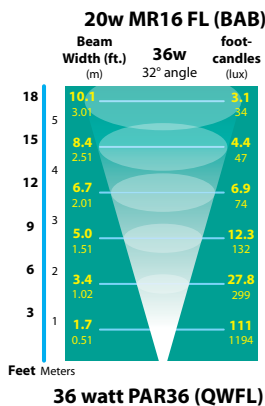

ACCESSORIES

CATALOG NO.	DESCRIPTION
FA-133-BLT / -BRS	Cast Aluminum or Brass Lens Holder
FA-134-BLT / -BRS	Cast Aluminum or Brass Grate
FA-135-BLT / -BRS	Stamped Aluminum or Brass Eyebrow
FA-08-SL20	Round 1/4" Mini Cell Louver
FA-10-SG-SL20	Flat Stepped Tempered Glass Lens
FA-10-SL20AMBER	Flat Amber Tempered Glass Lens
FA-10-SL20BLUE	Flat Blue Tempered Glass Lens
FA-10-SL20GREEN	Flat Green Tempered Glass Lens
FA-10-SL20RED	Flat Red Tempered Glass Lens
FA-FORM-SL20	Concrete form for SL-20-MD Series

JOB INFORMATION

Type:	Date:
Job Name:	
Cat. No.:	
Lamp(s):	
Specifier:	
Contractor:	
Notes:	
FOCUS INDUSTRIES INC. 25301 COMMERCENTRE DRIVE LAKE FOREST, CA 92630 www.focusindustries.com sales@focusindustries.com (949) 830-1350 • FAX (949) 830-3390	

Black Texture (Standard)	Antique Verde	Bronze Texture	Camel	White Texture	Hunter Texture	Rust	Weathered Iron	Weathered Brown	Stucco	Rubbed Verde	Chrome Powder	Acid Rust	Acid Verde	Black Acid Treatment
-BLT	-ATV	-BRT	-CAM	-WTX	-HTX	-RST	-WIR	-WBR	-STU	-RBV	-CPR	-BAR/CAR	-BAV/CAV	-BAT