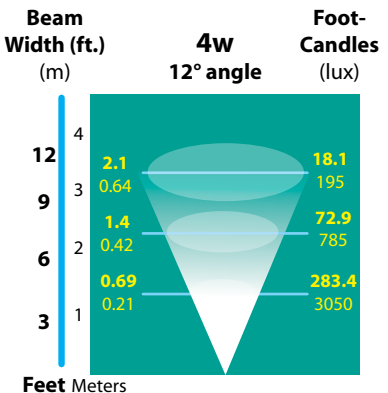

WELL LIGHTS SL-20-MD 12 VOLT SERIES

TYPE

LIGHT DISTRIBUTIONS AND PHOTOMETRICS

ACCESSORIES

CATALOG NO.	DESCRIPTION
FA-133-BLT / -BRS	Cast Aluminum or Brass Lens Holder
FA-134-BLT / -BRS	Cast Aluminum or Brass Grate
FA-135-BLT / -BRS	Stamped Aluminum or Brass Eyebrow
FA-08-SL20	Round 1/4" Mini Cell Louver
FA-10-SG-SL20	Flat Stepped Tempered Glass Lens
FA-10-SL20AMBER	Flat Amber Tempered Glass Lens
FA-10-SL20BLUE	Flat Blue Tempered Glass Lens
FA-10-SL20GREEN	Flat Green Tempered Glass Lens
FA-10-SL20RED	Flat Red Tempered Glass Lens
FA-FORM-SL20	Concrete form for SL-20-MD Series

JOB INFORMATION

Type:	Date:
Job Name:	
Cat. No.:	
Lamp(s):	
Specifier:	
Contractor:	
Notes:	
FOCUS INDUSTRIES INC. 25301 COMMERCENTRE DRIVE LAKE FOREST, CA 92630 www.focusindustries.com sales@focusindustries.com (949) 830-1350 • FAX (949) 830-3390	

Black Texture (Standard)	Antique Verde	Bronze Texture	Camel	White Texture	Hunter Texture	Rust	Weathered Iron	Weathered Brown	Stucco	Rubbed Verde	Chrome Powder	Acid Rust	Acid Verde	Black Acid Treatment
-BLT	-ATV	-BRT	-CAM	-WTX	-HTX	-RST	-WIR	-WBR	-STU	-RBV	-CPR	-BAR/CAR	-BAV/CAV	-BAT