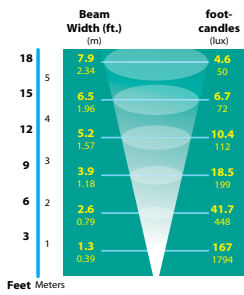

WELL LIGHTS SL-01 SERIES

TYPE

LIGHT DISTRIBUTIONS AND PHOTOMETRICS

18w PAR36 (QWFL)
Vertical 25° angle beam

18w PAR36 (QWFL)
Horizontal 50° angle beam

36w PAR36 (QWFL)

25w PAR36 (VWFL)

ACCESSORIES