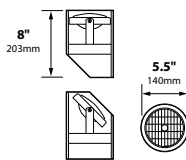

SL-01
(Reversible)

JOB INFORMATION

Type: _____ Date: _____

Job Name: _____

Cat. No.: _____

Lamp(s): _____

Specifier: _____

Contractor: _____

Notes: _____

FOCUS INDUSTRIES INC.
25301 COMMERCENTRE DRIVE
LAKE FOREST, CA 92630

www.focusindustries.com
sales@focusindustries.com
(949) 830-1350 • FAX (949) 830-3390

Black Texture (Standard)	Antique Verde	Bronze Texture	Camel	White Texture	Hunter Texture	Rust	Weathered Iron	Weathered Brown	Stucco	Rubbed Verde	Chrome Powder	Acid Rust	Acid Verde	Black Acid Treatment
-BLT	-ATV	-BRT	-CAM	-WTX	-HTX	-RST	-WIR	-WBR	-STU	-RBV	-CPR	-BAR/CAR	-BAV/CAV	-BAT