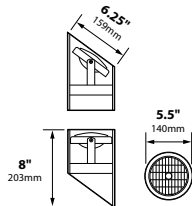

SL-01-SP
(Reversible)