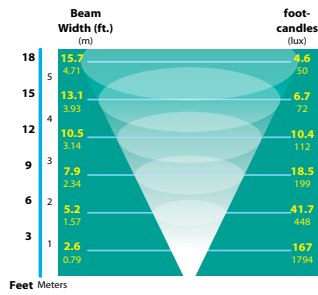

WELL LIGHTS SL-01 SERIES

TYPE

LIGHT DISTRIBUTIONS AND PHOTOMETRICS

18w PAR36 (QWFL)
Vertical 25° angle beam

18w PAR36 (QWFL)
Horizontal 50° angle beam

36w PAR36 (QWFL)

25w PAR36 (VWFL)

ACCESSORIES