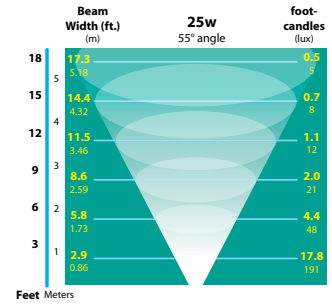

WELL LIGHTS SL-01 SERIES

TYPE

LIGHT DISTRIBUTIONS AND PHOTOMETRICS

18w PAR36 (QWFL)
Vertical 25° angle beam

18w PAR36 (QWFL)
Horizontal 50° angle beam

36w PAR36 (QWFL)

25w PAR36 (VWFL)

ACCESSORIES