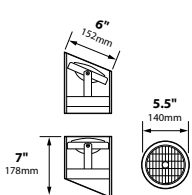

SL-01-SP7

ORDERING INFORMATION

CATALOG NO.	DESCRIPTION	LAMP SUPPLIED	SHIP WEIGHT
SL-01	Well Light, aluminum lamp holder	36w PAR36 (QWFL)	2.0 lbs.
SL-01-4414	Well Light, aluminum lamp holder	18w PAR36 (MFL)	2.0 lbs.
SL-01-25W-VWFL	Well Light, aluminum lamp holder	25w PAR36 (VWFL)	2.0 lbs.
SL-01-SP	Well Light, 30° Cut, aluminum lamp holder	36w PAR36 (QWFL)	2.0 lbs.
SL-01-SP7-BLT	Alum Well Light, 30° Cut, alum lamp holder	36w PAR36 (QWFL)	2.0 lbs.
SL-01-LEDP3624	Well Light, aluminum lamp holder	10w PAR36 LED (24°)	2.0 lbs.
SL-01-LEDP3640	Well Light, aluminum lamp holder	10w PAR36 LED (40°)	2.0 lbs.
SL-01-LEDP3660	Well Light, aluminum lamp holder	10w PAR36 LED (60°)	2.0 lbs.
SL-01SP-LEDP3624	Well Light, 30° Cut, aluminum lamp holder	10w PAR36 LED (24°)	2.0 lbs.
SL-01SP-LEDP3640	Well Light, 30° Cut, aluminum lamp holder	10w PAR36 LED (40°)	2.0 lbs.
SL-01SP-LEDP3660	Well Light, 30° Cut, aluminum lamp holder	10w PAR36 LED (60°)	2.0 lbs.
SL-01-SP7P3624BLT	Alum Well Light, 30° Cut, alum lamp holder	10w PAR36 LED (24°)	2.0 lbs.
SL-01-SP7P3640BLT	Alum Well Light, 30° Cut, alum lamp holder	10w PAR36 LED (40°)	2.0 lbs.
SL-01-SP7P3660BLT	Alum Well Light, 30° Cut, alum lamp holder	10w PAR36 LED (60°)	2.0 lbs.