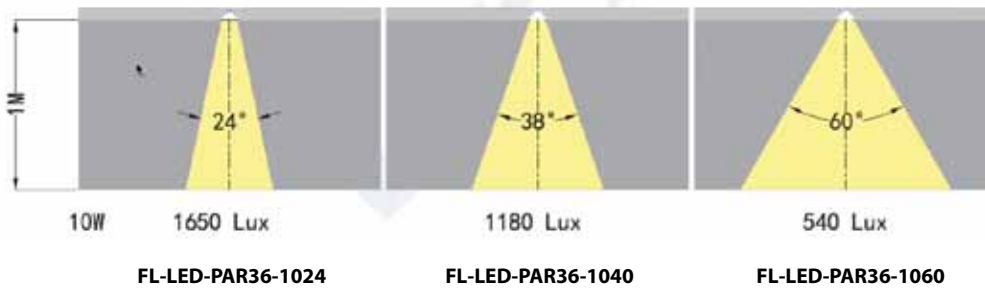

WELL LIGHTS SL-01 SERIES

TYPE

LIGHT DISTRIBUTIONS AND PHOTOMETRICS

18w PAR36 (QWFL)
Vertical 25° angle beam

18w PAR36 (QWFL)
Horizontal 50° angle beam

36w PAR36 (QWFL)

25w PAR36 (VWFL)

ACCESSORIES