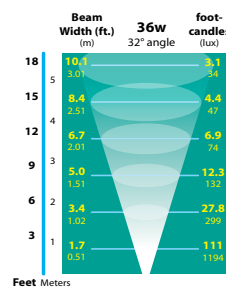

WELL LIGHTS SL-01 SERIES

TYPE

LIGHT DISTRIBUTIONS AND PHOTOMETRICS

18w PAR36 (QWFL)
Vertical 25° angle beam

18w PAR36 (QWFL)
Horizontal 50° angle beam

36w PAR36 (QWFL)

25w PAR36 (VWFL)

ACCESSORIES