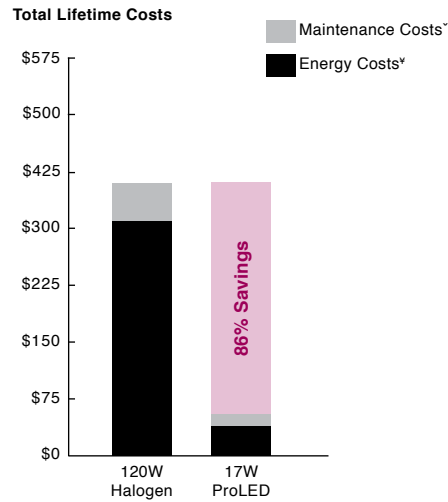

- UL Listed for wet location allows for indoor/outdoor application flexibility
- Acceptable for use in ICAT rated luminaires
- R9>50 for richer reds and exceptional color rendering

Savings Comparison

[†] Maintenance costs based on 15 minutes at \$40 per/hr
[¥] Energy costs based on \$0.11 kWh