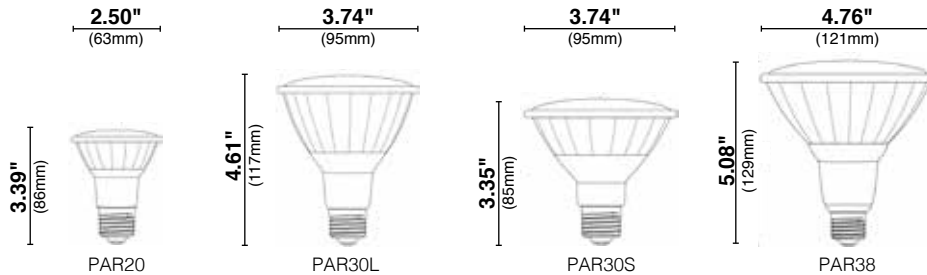

Savings Comparison

Total Lifetime Costs

* Maintenance costs based on 15 minutes at \$40 per/hr
 ¥ Energy costs based on \$0.11 kWh

Ordering Information

	Watt	Base	Product #	Product Code	Description	Volts	Color Temp.	CRI	Lumens	CBCP	Useful Life*	Beam Spread	Pkg. Qty.	MOL	Equivalent Wattage
PAR20															
⊛	7	Medium	80963	PAR20FL7/827/ECO/LED	Flood	120	2700K	82	500	600	25,000	40°	1/6	3.39"	50
⊛	7	Medium	80964	PAR20FL7/830/ECO/LED	Flood	120	3000K	82	500	600	25,000	40°	1/6	3.39"	50
PAR30 L															
⊛	10	Medium	80958	PAR30FL10L/827/ECO/LED	Flood	120	2700K	82	800	1120	25,000	40°	1/6	4.61"	50
⊛	10	Medium	80959	PAR30FL10L/830/ECO/LED	Flood	120	3000K	82	800	1120	25,000	40°	1/6	4.61"	50
⊛	10	Medium	80960	PAR30FL10L/840/ECO/LED	Flood	120	4000K	82	800	1120	25,000	40°	1/6	4.61"	50
PAR30 S															
⊛	10	Medium	80961	PAR30FL10S/827/ECO/LED	Flood	120	2700K	82	800	960	25,000	40°	1/6	3.35"	45
⊛	10	Medium	80962	PAR30FL10S/830/ECO/LED	Flood	120	3000K	82	800	960	25,000	40°	1/6	3.35"	45
PAR38															
⊛	15	Medium	80953	PAR38FL15/827/ECO/LED	Flood	120	2700K	82	1200	1800	25,000	40°	1/6	5.08"	90
⊛	15	Medium	80954	PAR38FL15/830/ECO/LED	Flood	120	3000K	82	1200	1800	25,000	40°	1/6	5.08"	90
⊛	15	Medium	80955	PAR38FL15/840/ECO/LED	Flood	120	4000K	82	1200	1800	25,000	40°	1/6	5.08"	90
⊛	15	Medium	80956	PAR38FL15/850/ECO/LED	Flood	120	5000K	82	1200	1800	25,000	40°	1/6	5.08"	90
⊛	15	Medium	80957	PAR38NFL15/830/ECO/LED	Narrow Flood	120	3000K	82	1200	3600	25,000	25°	1/6	5.08"	90