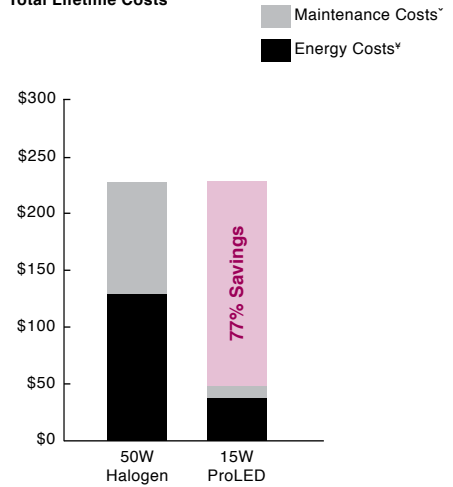

800.677.3334 www.halcolighting.com

ProLED[®]

ECO Select PAR Series

Product #: _____ Type: _____

Project: _____ Date: _____

Comments: _____ Initials: _____

Specifications

- UL Listed for wet locations – allows for indoor/outdoor application flexibility
- Acceptable for use in ICAT rated luminaires
- Dimmable to 10%
- Prismatic glass lens and silver housing offers traditional halogen PAR look and feel
- Superior efficacy – up to 80 lumens per watt

Savings Comparison

Total Lifetime Costs

* Maintenance costs based on 15 minutes at \$40 per/hr
 ¥ Energy costs based on \$0.11 kWh

Ordering Information

	Watt	Base	Product #	Product Code	Description	Volts	Color Temp.	CRI	Lumens	CBCP	Useful Life*	Beam Spread	Pkg. Qty.	MOL	Equivalent Wattage
PAR20															
⊛	7	Medium	80963	PAR20FL7/827/ECO/LED	Flood	120	2700K	82	500	600	25,000	40°	1/6	3.39"	50
⊛	7	Medium	80964	PAR20FL7/830/ECO/LED	Flood	120	3000K	82	500	600	25,000	40°	1/6	3.39"	50
PAR30 L															
⊛	10	Medium	80958	PAR30FL10L/827/ECO/LED	Flood	120	2700K	82	800	1120	25,000	40°	1/6	4.61"	50
⊛	10	Medium	80959	PAR30FL10L/830/ECO/LED	Flood	120	3000K	82	800	1120	25,000	40°	1/6	4.61"	50
⊛	10	Medium	80960	PAR30FL10L/840/ECO/LED	Flood	120	4000K	82	800	1120	25,000	40°	1/6	4.61"	50
PAR30 S															
⊛	10	Medium	80961	PAR30FL10S/827/ECO/LED	Flood	120	2700K	82	800	960	25,000	40°	1/6	3.35"	45
⊛	10	Medium	80962	PAR30FL10S/830/ECO/LED	Flood	120	3000K	82	800	960	25,000	40°	1/6	3.35"	45
PAR38															
⊛	15	Medium	80953	PAR38FL15/827/ECO/LED	Flood	120	2700K	82	1200	1800	25,000	40°	1/6	5.08"	90
⊛	15	Medium	80954	PAR38FL15/830/ECO/LED	Flood	120	3000K	82	1200	1800	25,000	40°	1/6	5.08"	90
⊛	15	Medium	80955	PAR38FL15/840/ECO/LED	Flood	120	4000K	82	1200	1800	25,000	40°	1/6	5.08"	90
⊛	15	Medium	80956	PAR38FL15/850/ECO/LED	Flood	120	5000K	82	1200	1800	25,000	40°	1/6	5.08"	90
⊛	15	Medium	80957	PAR38NFL15/830/ECO/LED	Narrow Flood	120	3000K	82	1200	3600	25,000	25°	1/6	5.08"	90