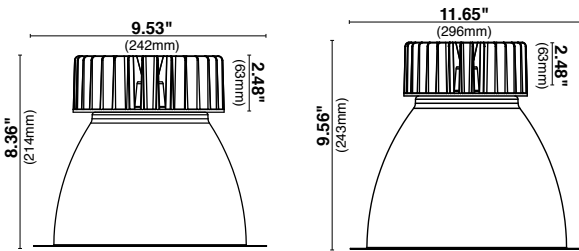

8" High Performance

10" High Performance