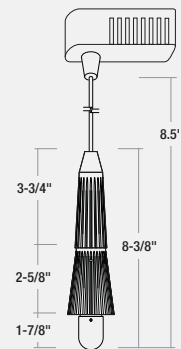

14W 3500K LED Pendant Assembly with Canopy Mount

NRS92-P42/35(finish)

- LAMP:** Single 10W LED module
FINISH: **BN** Brushed Nickel, **BZ** Bronze
MOUNT: Includes integral LED driver
DIMENSIONS: Heat Sink: 3-3/4" (95mm)
 Counter Sink: 2-5/8" (67mm)
 Cord: 8' 6" (259cm), field adjust-
 able

14W 3500K LED Pendant Assembly with Rail Mount

NRS72-453/35(finish)

- LAMP:** Single 10W LED module
FINISH: **BN** Brushed Nickel, **BZ** Bronze
MOUNT: Includes integral LED driver
DIMENSIONS: Heat Sink: 3-3/4" (95mm)
 Counter Sink: 2-5/8" (67mm)
 Cord: 8' 6" (259cm), field
 adjustable

14W 3500K LED Pendant Assembly with Track Mount

NTE-164/35(finish)(adapter finish)

- LAMP:** Single 10W LED module
FINISH: **BN** Brushed Nickel, **BZ** Bronze
ADAPTER FINISH: **B** Black, **S** Silver, **W** White
MOUNT: Includes integral LED driver
DIMENSIONS: Heat Sink: 3-3/4" (95mm)
 Counter Sink: 2-5/8" (67mm)
 Cord: 8' 6" (259cm), field
 adjustable

DECORATIVE GLASS FOR 10W LED PENDANT

CANOPY LED PENDANT ASSEMBLY CAN BE SPECIFIED AND ORDERED AS A COMPLETE FIXTURE

BR
Brown

BU
Blue

GR
Green

PETALS

Complete Pendant	NRS92(finish)/421(color)
Glass Only	NRS80-421
Diameter	5-3/4" (146 mm)
Length	10" (254 mm)
Color	BR, BU, GR