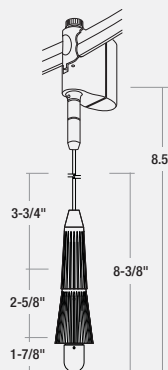

14W 3500K LED Pendant Assembly with Canopy Mount

NRS92-P42/35(finish)

- LAMP:** Single 10W LED module
FINISH: **BN** Brushed Nickel, **BZ** Bronze
MOUNT: Includes integral LED driver
DIMENSIONS: Heat Sink: 3-3/4" (95mm)
 Counter Sink: 2-5/8" (67mm)
 Cord: 8' 6" (259cm), field adjust-
 able

14W 3500K LED Pendant Assembly with Rail Mount

NRS72-453/35(finish)

- LAMP:** Single 10W LED module
FINISH: **BN** Brushed Nickel, **BZ** Bronze
MOUNT: Includes integral LED driver
DIMENSIONS: Heat Sink: 3-3/4" (95mm)
 Counter Sink: 2-5/8" (67mm)
 Cord: 8' 6" (259cm), field
 adjustable

14W 3500K LED Pendant Assembly with Track Mount

NTE-164/35(finish)(adapter finish)

- LAMP:** Single 10W LED module
FINISH: **BN** Brushed Nickel, **BZ** Bronze
ADAPTER FINISH: **B** Black, **S** Silver, **W** White
MOUNT: Includes integral LED driver
DIMENSIONS: Heat Sink: 3-3/4" (95mm)
 Counter Sink: 2-5/8" (67mm)
 Cord: 8' 6" (259cm), field
 adjustable