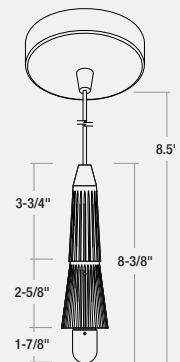

FEATURES

- Dimmable driver mounted in canopy
- 1100 Lumens using 14 Watts
- 3500K, 90+ CRI using Nichia® LEDs
- Designer heat sink for excellent heat management
- Frosted glass shield evenly distributes the light
- 8.5' field adjustable cord
- Brushed Nickel (BN) or Bronze (BZ)
- Over 60 compatible Nora glass shades

14W 3500K LED Pendant Assembly with Canopy Mount

NRS92-P42/35(finish)

- LAMP:** Single 10W LED module
FINISH: **BN** Brushed Nickel, **BZ** Bronze
MOUNT: Includes integral LED driver
DIMENSIONS: Heat Sink: 3-3/4" (95mm)
 Counter Sink: 2-5/8" (67mm)
 Cord: 8' 6" (259cm), field adjust-
 able

14W 3500K LED Pendant Assembly with Rail Mount

NRS72-453/35(finish)

- LAMP:** Single 10W LED module
FINISH: **BN** Brushed Nickel, **BZ** Bronze
MOUNT: Includes integral LED driver
DIMENSIONS: Heat Sink: 3-3/4" (95mm)
 Counter Sink: 2-5/8" (67mm)
 Cord: 8' 6" (259cm), field
 adjustable

14W 3500K LED Pendant Assembly with Track Mount

NTE-164/35(finish)(adapter finish)

- LAMP:** Single 10W LED module
FINISH: **BN** Brushed Nickel, **BZ** Bronze
ADAPTER FINISH: **B** Black, **S** Silver, **W** White
MOUNT: Includes integral LED driver
DIMENSIONS: Heat Sink: 3-3/4" (95mm)
 Counter Sink: 2-5/8" (67mm)
 Cord: 8' 6" (259cm), field
 adjustable