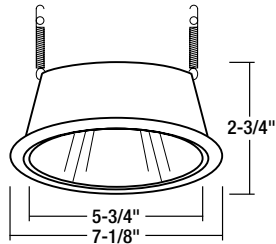

**NTS-30 / NTS-31 / NTS-32
Reflector with Ring**

Type
Project
Catalog No.
Lamp/Wattage

TRIM DIMENSIONS

Trim OD: 7-1/8"
Aperture: 5-3/4"
Height: 2-3/4"

FEATURES

Trim
Precision spun 0.050 aluminum high grade reflector. Separate trim ring available in plastic or metal, may also be used with custom combination of ring finishes.

Compatible Housings

LINE VOLTAGE			
Item Number	Installation Type	Lamp	Dimensions
NH-26Q	Non-IC New Construction	75W Max.	W: 7" L: 10-1/8" H: 7-1/2"
NH-27Q	Non-IC Shallow New Const.	75W Max.	W: 7" L: 10-1/8" H: 5-1/2"
NHIC-17/100DWQA	IC Double Wall Air-Tight NC	75W Max.	W: 9-1/8" L: 12-1/2" H: 7-3/4"
NHIC-17QAT	IC Air-Tight New Construction	75W Max.	W: 7" L: 10-1/8" H: 7-1/2"
NHIC-27QAT	IC Air-Tight Shallow New Con.	75W Max.	W: 7" L: 10-1/8" H: 6-1/2"
NHR-26Q	Non-IC Remodel Housing	75W Max.	W: 6-3/4" L: 13-3/4" H: 7-1/2"
NHR-27Q	Non-IC Shallow Remodel	75W Max.	W: 6-3/4" L: 13-3/4" H: 5-1/2"
NHRIC-17QAT	IC Remodel Housing	75W Max.	W: 6-3/4" L: 13-3/4" H: 7-1/2"
NHRIC-27QAT	IC Shallow Remodel Housing	75W Max.	W: 6-3/4" L: 13-3/4" H: 5-1/2"

HID			
Item Number	Installation Type	Lamp	Dimensions
NHPM-735/EL	Non-IC New Construction	39W Max.	W: 7-5/8" L: 12" H: 7-1/2"
NHPM-770/EL	Non-IC New Construction	70W Max.	W: 7-5/8" L: 12" H: 7-1/2"
NHPM-735/EL	Non-IC Remodel Housing	39W Max.	W: 6" L: 14-1/2" H: 7-3/8"
NHPM-770/EL	Non-IC Remodel Housing	70W Max.	W: 6" L: 14-1/2" H: 7-3/8"

COMPACT FLUORESCENT RETROFIT KITS			
Item Number	Installation Type	Lamp	Dimensions
NPK-13	Retrofit Kit, Magnetic	13W Twin	Dia: 5-15/16" H: 5-1/2"
NPK-13EL	Retrofit Kit, Electronic	13W Quad/Trip	Dia: 5-15/16" H: 5-1/2"
NPK-18EL	Retrofit Kit, Electronic	18W Quad/Trip	Dia: 5-15/16" H: 5-1/2"
NPK-26EL	Retrofit Kit, Electronic	26W Quad/Trip	Dia: 5-15/16" H: 5-1/2"