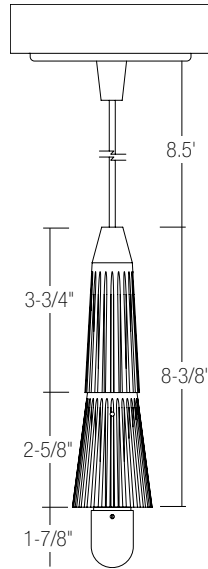

Construction

Machined aluminum canopy. Die-cast aluminum, heat dissipating plate for LED mounting.

Electrical

120V input - 12V output, dimmable driver located in the canopy.

LED Source

14 Watts LED

Cord Length

Standard 8'-6" length is easily field adjustable without cutting or rewiring.

Long Life

50,000 hour potential life at 70% of total lumen output.

Finishes

Available in Brushed Nickel (BN) & Bronze (BZ) finish.

LED Pendant for Decorative Glass

- NRS92-P42/35BZ:** 14W LED Canopy Mount Pendant, 3500K, Bronze Finish
- NRS92-P42/35BN:** 14W LED Canopy Mount Pendant, 3500K, Brushed Nickel Finish

DIMENSIONS

Canopy Diameter: 4-1/2"
 Canopy Depth: 2-1/4"
 Cord Length: 8'-6"
 Diameter: 1-5/8"
 Length: 8-3/8"