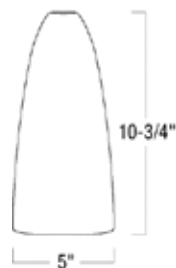

Example: NRS80-451WV - Neptune Glass, Wave

NRS80-471 - Ferus Glass

Glass Finish: Black on White
 Glass Diameter: 4-1/4"

Example: NRS80-471 - Ferus Glass, Black on White

NRS80-452 - Andromeda Glass

Glass Finish: Frost (FR), Green (GR), Peacock Blue (PK), Red Fire (RF), Sun (SN)
 Glass Diameter: 4-7/8"
 Glass Height: 10-1/4"

Example: NRS80-452SN - Andromeda Glass, Sun

NRS80-472 - Sean Glass

Glass Finish: Magna
 Glass Diameter: 6"
 Glass Height: 9-1/16"

Example: NRS80-472 - Sean Glass, Magna

NRS80-455 - Venus Glass

Glass Finish: Black on White
 Glass Diameter: 4-1/4"
 Glass Height: 5-5/8"

Example: NRS80-455B - Venus Glass, Blue

NRS80-473 - Cocoon Glass

Glass Finish: White
 Glass Diameter: 10-1/4"
 Glass Height: 6-1/4"

Example: NRS80-473 - Cocoon Glass, White

NRS80-462 - Casie Glass

Glass Finish: Blue (BU), Orange (O), Purple (P), White (W)
 Glass Diameter: 5"
 Glass Height: 10-3/4"

Example: NRS80-462P - Casie Glass, Purple

NRS80-474 - Eric Glass

Glass Finish: Blue (BU), Orange (O), Purple (P), White (W)
 Glass Diameter: 5"
 Glass Height: 10-3/4"

Example: NRS80-474BZ - Eric Glass, Bronze