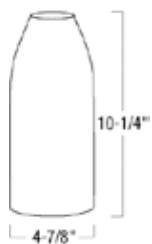

Glass Finish: Amber (AM), Bluish Green (BG), Red (R), Silver (S)
 Glass Diameter: 4-1/2"
 Glass Height: 3-3/4"

Example: NRS80-428 - Leilani Glass, Taupe

NRS80-432 - Paxon Glass

Glass Finish: Magna
 Glass Diameter: 6"
 Glass Height: 9-1/16"

Example: NRS80-451WV - Neptune Glass, Wave

NRS80-471 - Ferus Glass

Glass Finish: Black on White
 Glass Diameter: 4-1/4"

Example: NRS80-471 - Ferus Glass, Black on White

NRS80-452 - Andromeda Glass

Glass Finish: Frost (FR), Green (GR), Peacock Blue (PK), Red Fire (RF), Sun (SN)
 Glass Diameter: 4-7/8"
 Glass Height: 10-1/4"

Example: NRS80-452SN - Andromeda Glass, Sun

NRS80-472 - Sean Glass

Glass Finish: Magna
 Glass Diameter: 6"
 Glass Height: 9-1/16"

Example: NRS80-472 - Sean Glass, Magna

NRS80-455 - Venus Glass

Glass Finish: Black on White
 Glass Diameter: 4-1/4"
 Glass Height: 5-5/8"