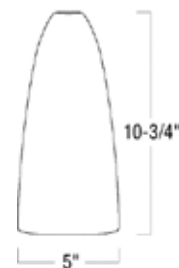

Example: NRS80-452SN - Andromeda Glass, Sun

NRS80-472 - Sean Glass

Glass Finish: Magna
 Glass Diameter: 6"
 Glass Height: 9-1/16"

Example: NRS80-472 - Sean Glass, Magna

NRS80-455 - Venus Glass

Glass Finish: Black on White
 Glass Diameter: 4-1/4"
 Glass Height: 5-5/8"

Example: NRS80-455B - Venus Glass, Blue

NRS80-473 - Cocoon Glass

Glass Finish: White
 Glass Diameter: 10-1/4"
 Glass Height: 6-1/4"

Example: NRS80-473 - Cocoon Glass, White

NRS80-462 - Casie Glass

Glass Finish: Blue (BU), Orange (O), Purple (P), White (W)
 Glass Diameter: 5"
 Glass Height: 10-3/4"

Example: NRS80-462P - Casie Glass, Purple

NRS80-474 - Eric Glass

Glass Finish: Blue (BU), Orange (O), Purple (P), White (W)
 Glass Diameter: 5"
 Glass Height: 10-3/4"

Example: NRS80-474BZ - Eric Glass, Bronze