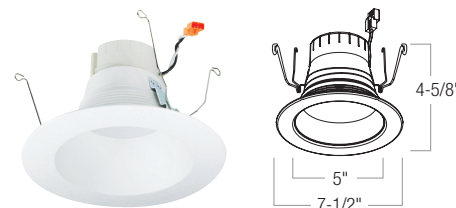

LABELS AND LISTINGS

cULus Wet Listed
 Title 24 Part 6 Compliant
 ENERGY STAR Rated

PRODUCT IMAGES & DIMENSIONS

NLPR-5641 Reflector

NLPR-5642 Baffle

5" COMPATIBLE HOUSINGS

- FireBox**
 NFBIC-5LMRAT 5" ICAT Dedicated LED 2-Hour Fire Rated
- New Construction**
 NHIC-501QAT 5" ICAT Line Voltage
 NH-501Q 5" Line Voltage
 NHIC-5G24ATFL 5" ICAT GU24 (Specify NRA-212 adaptor separately)
 NHIC-5LMRAT 5" ICAT Dedicated LED
 NHIC-5LMRAT/277 5" ICAT Dedicated LED, 277V
 NHIC-527LMRAT 5" ICAT Shallow Dedicated Housing
- Remodel**
 NHRIC-504QA 5" ICAT Line Voltage
 NHR-504Q 5" Line Voltage
 NHRIC-5G24ATFL 5" ICAT GU24 (Specify NRA-212 adaptor separately)
 NHRIC-5LMRAT 5" ICAT Dedicated LED
 NHRIC-527LMRAT 5" ICAT Shallow Remodel Dedicated Housing