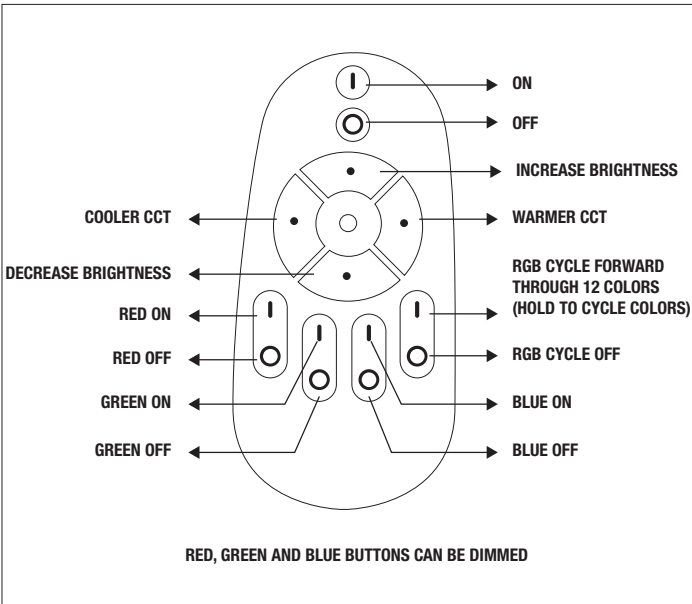

ACCESSORIES 5"/6" PRISM Smart LED RGBW Retrofit Downlight

Medium Base Socket
NRA-211

Screw in medium base socket for retrofitting into existing medium base downlight housings. One NRA-211 is included with each PRISM.

GU24 Socket Adapter
NRA-212SM

GU24 socket adapter for use with GU24 base housings.

PRISM Master Remote Control
NLPR-RGBWCONT Master

Master control for all installed PRISM downlights in an application. Controls on/off functionality, dimming, change of color temperature and change of light color. Master Remote will operate PRISM without using the ControlLIT app. If app is used, it will be necessary to program (find) master control through the ControlLIT app.

Master remote includes holster for wall mounting. Requires (2) AAA batteries- NOT included

PRISM Zone Remote Control
NLPR-ZONECONT Zone

Control for a specified zone of installed PRISM downlights. Controls on/off functionality, dimming, change of color temperature. Each zone remote can be programmed to control up to four zones. Multiple zone control remotes can be used in a single environment. Zone remotes will not work until zones have been created through the ControlLIT app.

Zone remote includes holster for wall mounting. Requires (2) AAA batteries- NOT included

PRISM Master Remote Control Function

Dimensions (with holster)
4.375" tall
2.25" wide
.875" deep

PRISM Zone Remote Control Function