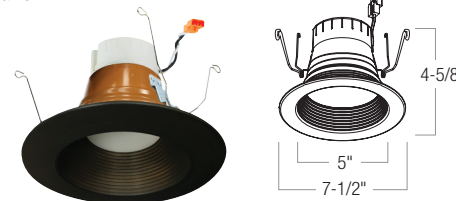

LABELS AND LISTINGS

cULus Wet Listed
 Title 24 Part 6 Compliant
 ENERGY STAR Rated

PRODUCT IMAGES & DIMENSIONS

NLPR-5641 Reflector

NLPR-5642 Baffle

5" COMPATIBLE HOUSINGS

- FireBox**
 NFBIC-5LMRAT 5" ICAT Dedicated LED 2-Hour Fire Rated
- New Construction**
 NHIC-501QAT 5" ICAT Line Voltage
 NH-501Q 5" Line Voltage
 NHIC-5G24ATFL 5" ICAT GU24 (Specify NRA-212 adaptor separately)
 NHIC-5LMRAT 5" ICAT Dedicated LED
 NHIC-5LMRAT/277 5" ICAT Dedicated LED, 277V
 NHIC-527LMRAT 5" ICAT Shallow Dedicated Housing
- Remodel**
 NHRIC-504QA 5" ICAT Line Voltage
 NHR-504Q 5" Line Voltage
 NHRIC-5G24ATFL 5" ICAT GU24 (Specify NRA-212 adaptor separately)
 NHRIC-5LMRAT 5" ICAT Dedicated LED
 NHRIC-527LMRAT 5" ICAT Shallow Remodel Dedicated Housing