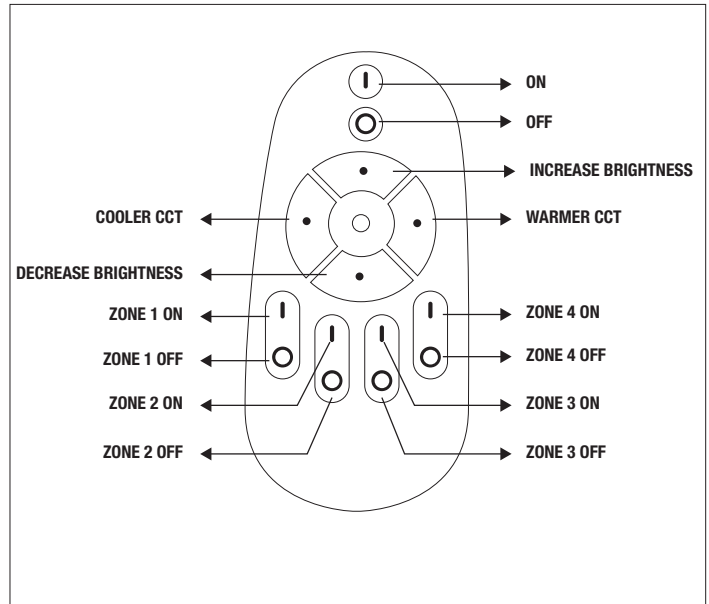

GU24 Socket Adapter
NRA-212SM

GU24 socket adapter for use with GU24 base housings.

PRISM Master Remote Control
NLPR-RGBWCONT Master

Master control for all installed PRISM downlights in an application. Controls on/off functionality, dimming, change of color temperature and change of light color. Master Remote will operate PRISM without using the ControlLIT app. If app is used, it will be necessary to program (find) master control through the ControlLIT app.

Master remote includes holster for wall mounting. Requires (2) AAA batteries- NOT included

PRISM Zone Remote Control
NLPR-ZONECONT Zone

Control for a specified zone of installed PRISM downlights. Controls on/off functionality, dimming, change of color temperature. Each zone remote can be programmed to control up to four zones. Multiple zone control remotes can be used in a single environment. Zone remotes will not work until zones have been created through the ControlLIT app.

Zone remote includes holster for wall mounting. Requires (2) AAA batteries- NOT included

PRISM Master Remote Control Function

Dimensions (with holster)
4.375" tall
2.25" wide
.875" deep

PRISM Zone Remote Control Function