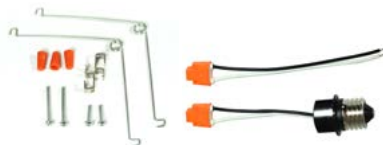

**CONSTRUCTION**

**Housings:** One piece aluminum die formed housing and trim. Aluminum body dissipates heat and extends life.

**Mounting:** AC Opal (no driver) is flat on the back and suitable for installation on most 4" octagon or round electrical junction boxes. Can be used with 4" (NLOPAC-R4) or 6" (NLOPAC-R6) fire-rated electrical junction boxes.

**NLOPAC-4BKT-2:** Universal bracket for mounting 4" & 6" Opal to 3" or 4" junction boxes. Universal bracket is included with 4" Opal, must be specified for 6".

**LABELS AND LISTINGS**

- cULus Listed for Wet Location
- ENERGY STAR certified
- 5-Year Limited Warranty