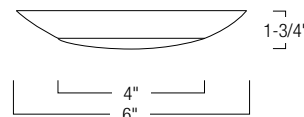

NLOPAC-R6509 6" AC Opal