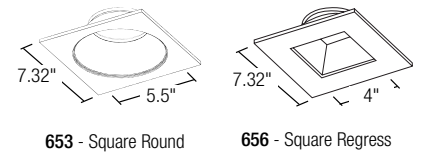

PRODUCT IMAGES AND DIMENSIONS

6" Cobalt Click - Recessed Retrofit Downlight

Reflector Type	Color Temp.	Finish
NLCBC2-651 = Reflector	27 = 2700K	BB = Black
NLCBC2-652 = Baffle	30 = 3000K	BW = Black/White
NLCBC2-653 = Square Round	35 = 3500K	BZBZ = Bronze
NLCBC2-656 = Square Regressed	40 = 4000K	COCO = Copper
		DW = Diffused / White
		HZW = Haze / White
		MPW = Matte Powder White
		NN = Natural Metal
		WW = White
		PW = Pewter (Square Reg. Only)

Option	Available Finishes
(Blank) 120V Triac Dimming	BB BW BZBZ COCO DW HZW MPW NN PW WW
LE2 277V Non Dimming	651 • • • • • • • • • •
LE4 120V 0-10V / 120 Triac / 277V 0-10V Dimming	652 • • • • • • • • • •
EM Emergency	653 • • • • • • • • • •
LE4EM LE4 Dimming w/Emergency	656 • • • • • • • • • •

Optional Accessories

Description
NLCBC-6EYELIDB = 6" Universal Eyelid, Black
NLCBC-6EYELIDBZ = 6" Universal Eyelid, Bronze
NLCBC-6EYELIDMPW = 6" Universal Eyelid, Matte Powder White
NLCBC-6EYELIDW = 6" Universal Eyelid, White
NOR-COB6B = 6" Goof Ring, Black
NOR-COB6BZ = 6" Goof Ring, Bronze
NOR-COB6MPW = 6" Goof Ring, Matte Powder White
NOR-COB6W = 6" Goof Ring, White
NRA-211SM = Medium base screw-in socket (included)
NRA-212SM = Socket adapter for use with GU24 housings

Example: **NLCBC2-65630WW** = 6" Cobalt Click Square Regressed LED Retrofit unit, 3000K, White Reflector, White Flange