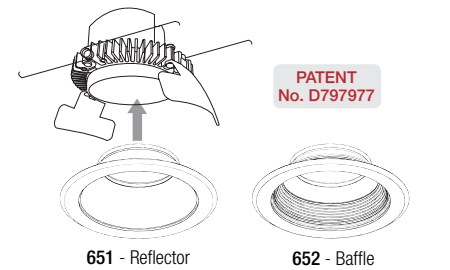

ELECTRICAL

Voltage: 120VAC
Current: 300mA VAC
Wattage: 12 Watts
Light Source: Cree COB
Lumens: 750 lm
CRI: 97 CRI
LED Driver: Built-in driver
Operating Temp: 0°C to 75°C ambient temperature
Life Expectancy: 50,000 hours

Dimmable to 10% (varies by dimmer) [Click Here](#) or check complete dimmer list at www.NoraLighting.com in the "Compatibility" page under "Resources" tab

COMPATIBLE NORA HOUSINGS

CATALOG NO.	DESCRIPTION
FIREBOX	
NFBIC-6INCAT	6" ICAT 2-Hour Fire Rated
NFBIC-6LMRAT	6" ICAT Dedicated LED 2-Hour Fire Rated
NEW CONSTRUCTION	
NH-26Q	6" Line Voltage
NH-26Q	6" Line Voltage (No Bracket)
NHIC-17QAT	6" ICAT Line Voltage
NHIC-17QNBAT	6" ICAT Line Voltage (No Bracket)
NHIC-27QAT	6" ICAT Shallow Line Voltage
NHIC-6G24ATFL	6" ICAT GU24 (Specify NRA-212 adaptor separately)
REMODEL	
NHR-26Q	6" Line Voltage
NHR-17QAT	6" ICAT Line Voltage
NHRIC-17NBAT	6" ICAT Line Voltage (No Bracket)
NHRIC-27QAT	6" ICAT Shallow Line Voltage
NHRIC-6G24ATFL	6" ICAT GU24 (Specify NRA-212 adaptor separately)
NHRIC-6LMRAT	6" ICAT Dedicated LED
NHRIC-27LMRAT	6" ICAT Shallow Dedicated LED

LABELS AND LISTINGS

- cULus Listed for Wet Location
- ENERGY STAR certified
- 5-Year limited warranty
- Can be used to comply with 2016 Title 24 – part 6 High Efficacy LED light source requirements

PRODUCT IMAGES AND DIMENSIONS

6" Cobalt Click - Recessed Retrofit Downlight

Reflector Type	Color Temp.	Finish
NLCBC2-651 = Reflector	27 = 2700K	BB = Black
NLCBC2-652 = Baffle	30 = 3000K	BW = Black/White
NLCBC2-653 = Square Round	35 = 3500K	BZBZ = Bronze
NLCBC2-656 = Square Regressed	40 = 4000K	COCO = Copper
		DW = Diffused / White
		HZW = Haze / White
		MPW = Matte Powder White
		NN = Natural Metal
		WW = White
		PW = Pewter (Square Reg. Only)

Option	Available Finishes
(Blank) 120V Triac Dimming	BB BW BZBZ COCO DW HZW MPW NN PW WW
LE2 277V Non Dimming	651 • • • • • • • • • •
LE4 120V 0-10V / 120 Triac / 277V 0-10V Dimming	652 • • • • • • • • • •
EM Emergency	653 • • • • • • • • • •
LE4EM LE4 Dimming w/Emergency	656 • • • • • • • • • •

Optional Accessories

Description
NLCBC-6EYELIDB = 6" Universal Eyelid, Black
NLCBC-6EYELIDBZ = 6" Universal Eyelid, Bronze
NLCBC-6EYELIDMPW = 6" Universal Eyelid, Matte Powder White
NLCBC-6EYELIDW = 6" Universal Eyelid, White
NOR-COB6B = 6" Goof Ring, Black
NOR-COB6BZ = 6" Goof Ring, Bronze
NOR-COB6MPW = 6" Goof Ring, Matte Powder White
NOR-COB6W = 6" Goof Ring, White
NRA-211SM = Medium base screw-in socket (included)
NRA-212SM = Socket adapter for use with GU24 housings

Example: **NLCBC2-65630WW** = 6" Cobalt Click Square Regressed LED Retrofit unit, 3000K, White Reflector, White Flange