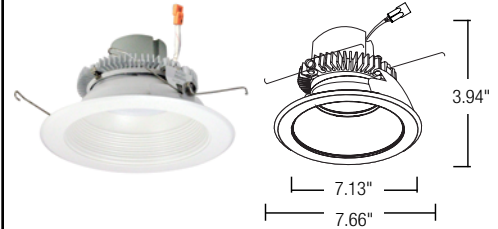

ELECTRICAL

Voltage: 120VAC
Current: 300mA VAC
Wattage: 12 Watts
Light Source: Cree COB
Lumens: 750 lm
CRI: 97 CRI
LED Driver: Built-in driver
Operating Temp: 0°C to 75°C ambient temperature
Life Expectancy: 50,000 hours

Dimmable to 10% (varies by dimmer) [Click Here](#) or check complete dimmer list at www.NoraLighting.com in the "Compatibility" page under "Resources" tab

COMPATIBLE NORA HOUSINGS

CATALOG NO.	DESCRIPTION
FIREBOX	
NFBIC-6INCAT	6" ICAT 2-Hour Fire Rated
NFBIC-6LMRAT	6" ICAT Dedicated LED 2-Hour Fire Rated
NEW CONSTRUCTION	
NH-26Q	6" Line Voltage
NH-26Q	6" Line Voltage (No Bracket)
NHIC-17QAT	6" ICAT Line Voltage
NHIC-17QNBAT	6" ICAT Line Voltage (No Bracket)
NHIC-27QAT	6" ICAT Shallow Line Voltage
NHIC-6G24ATFL	6" ICAT GU24 (Specify NRA-212 adaptor separately)
REMODEL	
NHR-26Q	6" Line Voltage
NHR-17QAT	6" ICAT Line Voltage
NHRIC-17NBAT	6" ICAT Line Voltage (No Bracket)
NHRIC-27QAT	6" ICAT Shallow Line Voltage
NHRIC-6G24ATFL	6" ICAT GU24 (Specify NRA-212 adaptor separately)
NHRIC-6LMRAT	6" ICAT Dedicated LED
NHRIC-27LMRAT	6" ICAT Shallow Dedicated LED

LABELS AND LISTINGS

- cULus Listed for Wet Location
- ENERGY STAR certified
- 5-Year limited warranty
- Can be used to comply with 2016 Title 24 – part 6 High Efficacy LED light source requirements

PRODUCT IMAGES AND DIMENSIONS

6" Cobalt Click - Recessed Retrofit Downlight

Reflector Type	Color Temp.	Finish
NLCBC2-651 = Reflector	27 = 2700K	BB = Black
NLCBC2-652 = Baffle	30 = 3000K	BW = Black/White
NLCBC2-653 = Square Round	35 = 3500K	BZBZ = Bronze
NLCBC2-656 = Square Regressed	40 = 4000K	COCO = Copper
		DW = Diffused / White
		HZW = Haze / White
		MPW = Matte Powder White
		NN = Natural Metal
		WW = White
		PW = Pewter (Square Reg. Only)

Option	Available Finishes
(Blank) 120V Triac Dimming	BB BW BZBZ COCO DW HZW MPW NN PW WW
LE2 277V Non Dimming	651 • • • • • • • • • •
LE4 120V 0-10V / 120 Triac / 277V 0-10V Dimming	652 • • • • • • • • • •
EM Emergency	653 • • • • • • • • • •
LE4EM LE4 Dimming w/Emergency	656 • • • • • • • • • •

Optional Accessories

Description
NLCBC-6EYELIDB = 6" Universal Eyelid, Black
NLCBC-6EYELIDBZ = 6" Universal Eyelid, Bronze
NLCBC-6EYELIDMPW = 6" Universal Eyelid, Matte Powder White
NLCBC-6EYELIDW = 6" Universal Eyelid, White
NOR-COB6B = 6" Goof Ring, Black
NOR-COB6BZ = 6" Goof Ring, Bronze
NOR-COB6MPW = 6" Goof Ring, Matte Powder White
NOR-COB6W = 6" Goof Ring, White
NRA-211SM = Medium base screw-in socket (included)
NRA-212SM = Socket adapter for use with GU24 housings

Example: **NLCBC2-65630WW** = 6" Cobalt Click Square Regressed LED Retrofit unit, 3000K, White Reflector, White Flange