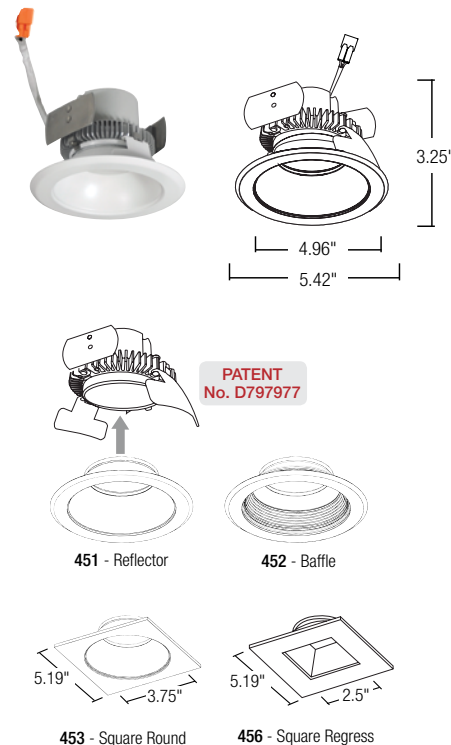

Dimmable to 10% (varies by dimmer) [Click Here](#) or check complete dimmer list at www.NoraLighting.com in the "Compatibility" page under "Resources" tab

COMPATIBLE NORA HOUSINGS

CATALOG NO.	DESCRIPTION
FIREBOX	
NFBIC-4INCAT	4" ICAT 2-Hour Fire Rated
NFBIC-4LMRAT	4" ICAT Dedicated LED 2-Hour Fire Rated
NEW CONSTRUCTION	
NSIC-401QAT	4" ICAT Line Voltage
NS-401QAT	4" AT Line Voltage
NHIC-4G24AT	4" ICAT GU24 (Specify NRA-212 adaptor separately)
NHIC-4LMRAT	4" ICAT Dedicated LED
NHIC-4LMRAT/277	4" ICAT Dedicated LED, 277V
NHIC-4LMRAT/4W	4" IC Air Tight Dedicated Housing Pre-wired for 0-10V dimming Cobalt Series
NHIC-4LMRAT/EM	4" IC Air Tight Dedicated Housing Pre-wired for Emergency Cobalt Series - Includes EM battery and remote test switch
NHIC-4LMRAT/6WEN	4" IC Air Tight Dedicated Housing Pre-wired for Emergency and 0-10V dimming Cobalt Series - Includes EM battery and remote test switch
REMODEL	
NSR-404QAT	4" AT Line Voltage
NSRIC-404QAT	4" ICAT Line Voltage
NHRIC-4G24AT	4" ICAT GU24 (Specify NRA-212 adaptor separately)
NHRIC-4LMRAT	4" ICAT Dedicated LED

LABELS AND LISTINGS

- cULus Listed for Wet Location
- ENERGY STAR certified
- 5-Year limited warranty
- Can be used to comply with 2016 Title 24 – part 6 High Efficacy LED light source requirements

PRODUCT IMAGES AND DIMENSIONS

4" Cobalt Click - Recessed Retrofit Downlight

Reflector Type	Color Temp.	Finish
NLCBC2-451 = Reflector	27 = 2700K	BB = Black
NLCBC2-452 = Baffle	30 = 3000K	BW = Black/White
NLCBC2-453 = Square Round	35 = 3500K	BZBZ = Bronze
NLCBC2-456 = Square Regressed	40 = 4000K	COCO = Copper
		DW = Diffused / White
		HZW = Haze / White
		MPW = Matte Powder White
		NN = Natural Metal
		WW = White
		PW = Pewter (Square Reg. Only)

Option	Available Finishes
(Blank) 120V Triac Dimming	BB BW BZBZ COCO DW HZW MPW NN PW WW
LE2 277V Non Dimming	451 • • • • • • • • • •
LE4 120V 0-10V / 120 Triac / 277V 0-10V Dimming	452 • • • • • • • • • •
EM Emergency	453 • • • • • • • • • •
LE4EM LE4 Dimming w/Emergency	456 • • • • • • • • • •

Optional Accessories

Description
NLCBC-4EYELIDB = 4" Universal Eyelid, Black
NLCBC-4EYELIDBZ = 4" Universal Eyelid, Bronze
NLCBC-4EYELIDMPW = 4" Universal Eyelid, Matte Powder White
NLCBC-4EYELIDW = 4" Universal Eyelid, White
NOR-COB4B = 4" Goof Ring, Black
NOR-COB4BZ = 4" Goof Ring, Bronze
NOR-COB4MPW = 4" Goof Ring, Matte Powder White
NOR-COB4W = 4" Goof Ring, White
NRA-211SM = Medium base screw-in socket (included)
NRA-212SM = Socket adapter for use with GU24 housings

Example: **NLCBC2-45630WW** = 4" Cobalt Click Square Regressed LED Retrofit unit, 3000K, White Reflector, White Flange