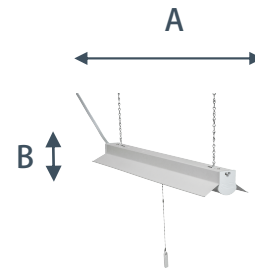

FIXTURE DIMENSIONS

Part# SH-2-18-840-SV
Dimension A= 28"
Dimension B= 2.36"

This device complies with part 15 of the FCC Rules. Operation is subject to the following two conditions: (1) This device may not cause harmful interference, and (2) this device must accept any interference received, including interference that may cause undesired operation. For FCC Part 15 user information, Please see www.etissl.us/fcc15b