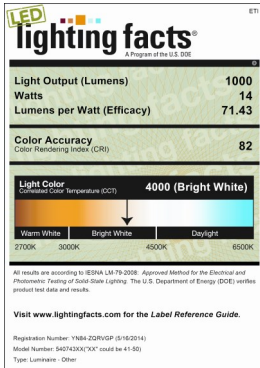

This Energy Star certified LED fixture uses 25% less energy than a comparable fluorescent work light – only 42 watts of input power gives off the same brightness as 50 watts of fluorescent light. Designed for long life – 32 years or 35,000 continuous hours of use, there are no light bulbs to replace.

855-384-7754 www.etissl.com

3' Slim LED Shop Light

42 Watts, 3200 Lumens

SPECIFICATION DATA

Project _____
 Item Number _____
 Prepared by _____
 Date _____

ORDERING INFORMATION

Item Number	Description	Wattage	Input Voltage (VAC)	Average Rated Life ¹	Typical Lumens ²	CCT ³	CRI ⁴	Power Factor	R9	Duv	CBCP	Beam	Operating Frequency
54254142	Slim Shop Light	42	120	35,000	3200	4000K	80	>.9	23	-0.00013	N/A	99	60Hz
¹ Hours lifetime with 70% lumen maintenance													
² Thermally stable typical lumens (±10%)													
³ Thermally stable CCT (±10%)													
⁴ Color rendering index/Ra													

SHIPPING INFORMATION

Item Number	Item UPC	Item Dimensions (H x L x W)	Item Weight (lbs)	Inner Pack Qty	Inner Carton Bar Code	Inner Carton Dimensions (H x L x W)	Inner Pack Weight (lbs)	Master Pack Qty	Master Carton Bar Code	Master Dimensions (H x L x W)	Master Pack Weight (lbs)
54254142	8494 8900 1616	3.9" x 40.6" x 4.88"	4.19	N/A	N/A	N/A	N/A	4	508494 8900 1611	10.86" x 41.34" x 8.58"	18.5