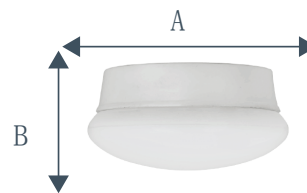

FIXTURE DIMENSIONS

SKU# 54690112
Dimension A 7.01"
Dimension B 3.54"

This device complies with part 15 of the FCC Rules. Operation is subject to the following two conditions: (1) This device may not cause harmful interference, and (2) this device must accept any interference received, including interference that may cause undesired operation. For FCC Part 15 user information, Please see www.etissl.com/fcc15b