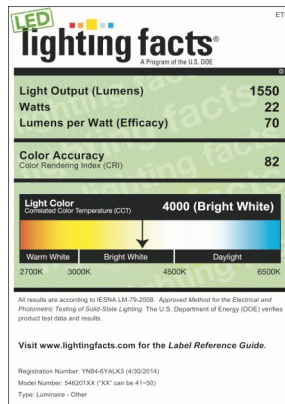

KEY FEATURES & BENEFITS

- 22 Watt Low Power and High Performance
- 1550 lumens
- Dimmable
- 82 CRI , 4000K
- UL-Damp and Dry Locations
- Replaces most applications using 100w incandescent lamps
- Rated life 50,000 hours

ETI SOLID STATE™
LIGHTING
INC.

855-384-7754 www.etissl.com

22 Watt 1550lms 15" Round Flush Mount

LED

SPECIFICATION DATA

Project _____

Item Number _____

Prepared by _____ Date _____

ORDERING INFORMATION

Item Number	Description	Wattage	Input Voltage (VAC)	Average Rated Life ¹	Typical Lumens ²	CCT ³	CRI ⁴	Power Factor	R9	Duv	CBCP	Beam	Operating Frequency
54620142	LED22w FLUSH-MOUNT 82120 DIM	22	120	50,000	1550	4000K	88.8	>.99	48	-0.0006	506	115	60Hz
¹ Hours lifetime with 70% lumen maintenance													
² Thermally stable typical lumens (±10%)													
³ Thermally stable CCT (±10%)													
⁴ Color rendering index/Ra													

SHIPPING INFORMATION

Item Number	Item UPC	Item Dimensions (H x L x W)	Item Weight (lbs)	Inner Pack Qty	Inner Carton Bar Code	Inner Carton Dimensions (H x L x W)	Inner Pack Weight (lbs)	Master Pack Qty	Master Carton Bar Code	Master Dimensions (H x L x W)	Master Pack Weight (lbs)
54620142	836607009371	17.4" x 17.24" x 4.4"	3.4	N/A	N/A	N/A	N/A	3	50836607009376	18.4" x 17.6" x 14.2"	11.66