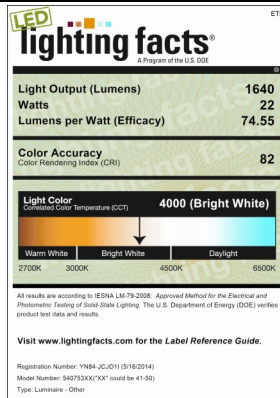

22 Watt 1640lm 16" Round Flushmount

LED

SPECIFICATION DATA

Project _____

Item Number _____

Prepared by _____ Date _____

ORDERING INFORMATION

Item Number	Description	Wattage	Input Voltage (VAC)	Average Rated Life¹	Typical Lumens²	CCT³	CRI⁴	Power Factor	R9	Duv	CBCP	Beam	Operating Frequency
54075343	Dimmable Flushmount	22	120	50,000	1640	4000K	82	>.9	54	-0.0018	N/A	120	60Hz
¹ Hours lifetime with 70% lumen maintenance													
² Thermally stable typical lumens (±10%)													
³ Thermally stable CCT (±10%)													
⁴ Color rendering index/Ra													

SHIPPING INFORMATION

Item Number	Item UPC	Item Dimensions (H x L x W)	Item Weight (lbs)	Inner Pack Qty	Inner Carton Bar Code	Inner Carton Dimensions (H x L x W)	Inner Pack Weight (lbs)	Master Pack Qty	Master Carton Bar Code	Master Dimensions (H x L x W)	Master Pack Weight (lbs)
54075343	8494 8900 0237	16" x 16" x 3.78"	1.76	N/A	N/A	N/A	N/A	3	508494 8900 0232	19" x 18" x 14.7"	10.8

ADA Compliant

Meets American with Disabilities Act standard extension requirements

ETi Solid State Lighting, Inc.
720 Corporate Woods Pkwy.
Vernon Hills, IL 60061

855-384-7754 www.etissl.com