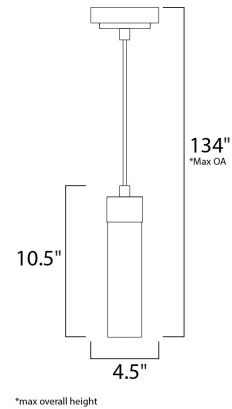

Product Specifications for E63109-11SN

Job Name:	Job Type:
Quantity:	Comments:

E63109-11SN
Cilandro LED 1-Light Pendant

Finish
Satin Nickel

Glass/Shade
Matte White

Product Category
Mini Pendant

Lamping

Number of Bulb(s)	4
Light Type	LED
Bulb Type	LED
Max Bulb Wattage	2.4
Max Fixture Wattage	9.6
Rated Life	N/A
Rated Lumens	±672
Color Temp	±3,000 K
Bulb(s) Included	Yes
Light Up/Down	N/A
Beam Spread	N/A
CRI	N/A
Photo Cell Included	N/A
Ballast/Driver/Transformer	No
Dimmable	Yes

Measurements

Width	2.35"
Height	10.50"
Length	2.35"
Extension	N/A
Back Plate Width	N/A
Back Plate Height	N/A
HCO	N/A
Min Overall Height	24.00"
Max Overall Height	134.00"
Hanging Weight	2.12 lb(s)
Height Adjustable	Yes
Slope	120°
Chain Length	N/A
Wire Length	N/A
Canopy Width	N/A
Canopy Height	N/A
Canopy Length	N/A

Shipping

Carton Weight	3.43 lb(s)
Carton Width	8.50"
Carton Height	7.50"
Carton Length	12.00"
Carton Cubic Feet	N/A
Master Pack	4
Master Pack Weight	13.71 lb(s)
Master Pack Width	12.50"
Master Pack Height	16.75"
Master Pack Length	17.75"
Master Cubic Feet	N/A
UPS Shippable	Yes