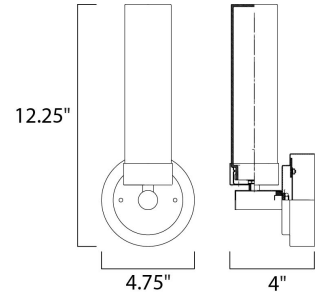

Product Specifications for E63106-11SN

Job Name:	Job Type:
Quantity:	Comments:

E63106-11SN
Cilandro LED 1-Light Wall Mount

Finish
Satin Nickel

Glass/Shade
Matte White

Product Category
Wall Sconce

Lamping

Number of Bulb(s)	4
Light Type	LED
Bulb Type	LED
Max Bulb Wattage	2.4
Max Fixture Wattage	9.6
Rated Life	N/A
Rated Lumens	±672
Color Temp	N/A
Bulb(s) Included	Yes
Light Up/Down	N/A
Beam Spread	N/A
CRI	N/A
Photo Cell Included	N/A
Ballast/Driver/Transformer	No
Dimmable	Yes

Measurements

Width	4.75"
Height	12.25"
Length	N/A
Extension	4.00"
Back Plate Width	N/A
Back Plate Height	N/A
HCO	10.00"
Min Overall Height	N/A
Max Overall Height	N/A
Hanging Weight	1.54 lb(s)
Height Adjustable	Yes
Slope	N/A
Chain Length	N/A
Wire Length	N/A
Canopy Width	N/A
Canopy Height	N/A
Canopy Length	N/A

Shipping

Carton Weight	3.01 lb(s)
Carton Width	9.50"
Carton Height	7.75"
Carton Length	11.50"
Carton Cubic Feet	N/A
Master Pack	4
Master Pack Weight	12.08 lb(s)
Master Pack Width	12.00"
Master Pack Height	17.25"
Master Pack Length	19.75"
Master Cubic Feet	N/A
UPS Shippable	Yes