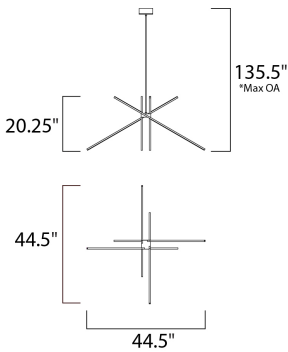

# Alumilux Suspension |

E41443-SA

Job Name: \_\_\_\_\_ Job Type: \_\_\_\_\_ Quantity: \_\_\_\_\_ Comments: \_\_\_\_\_

\*max overall height

**Measurements:**

<u>Height</u>	<u>Width</u>			
20.25"	44.50"			
<u>Max OAH</u>	<u>Min OAH</u>			
135.25"	22.75"			
<u>Hanging Weight</u>	<u>Canopy Width</u>	<u>Canopy Height</u>	<u>Canopy Length</u>	
4.73 lb	5.00"	2.25"	5.00"	

**Lamping:**

LED PCB	1,610 Rated Lumens
4 5.75W PCB	3000 Color Temperature
23 total watt	90+ CRI
Dimmable : Electronic Low Voltage (ELV)	Input Voltage: 120

**Shipping:**

<u>Carton Weight</u>	<u>Carton Width</u>	<u>Carton Height</u>	<u>Carton Length</u>
5.39 lb	4.72"	46.46"	9.45"
<u>Master Pack Weight</u>	<u>Master Pack Width</u>	<u>Master Pack Height</u>	<u>Master Pack Length</u>
23.76 lb	10.24"	10.24"	47.24"
<u>Master Pack Qty</u>	<u>UPC</u>	<u>UPS</u>	
4.0000	845094081173	Yes	