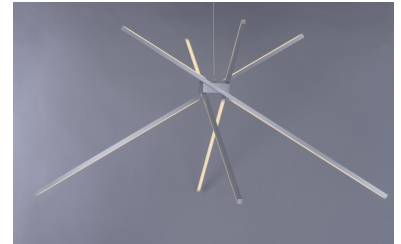

# Alumilux Suspension |

E41443-SA

Job Name: \_\_\_\_\_ Job Type: \_\_\_\_\_ Quantity: \_\_\_\_\_ Comments: \_\_\_\_\_

\*max overall height

**Measurements:**

<u>Height</u>	<u>Width</u>			
20.25"	44.50"			
<u>Max OAH</u>	<u>Min OAH</u>			
135.25"	22.75"			
<u>Hanging Weight</u>	<u>Canopy Width</u>	<u>Canopy Height</u>	<u>Canopy Length</u>	
4.73 lb	5.00"	2.25"	5.00"	

**Finish:**

Satin Aluminum SA

**Material:**

Grass Fabric + Steel

**Certification:**

Dry Location  
Energy Star  
CA Title 24  
ADA

**Additional:**

PCB (Included)  
Adjustable  
Slope: 120