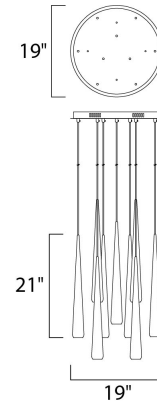

Product Specifications for E22227-24PC

Job Name:	Job Type:
Quantity:	Comments:

E22227-24PC
Taper 9-Light Pendant

Finish
Polished Chrome

Glass/Shade
Clear

Product Category
Multi-Light Pendant

Lamping

Number of Bulb(s)	9
Light Type	LED
Bulb Type	LED
Max Bulb Wattage	2.4
Max Fixture Wattage	21.6
Rated Life	±40,000 Hours
Rated Lumens	±1,404
Color Temp	±3,500 K
Bulb(s) Included	Integrated
Light Up/Down	N/A
Beam Spread	N/A
CRI	N/A
Photo Cell Included	N/A
Ballast/Driver/Transformer	Yes
Dimmable	Yes

Measurements

Width	19.00"
Height	21.00"
Length	N/A
Extension	N/A
Back Plate Width	N/A
Back Plate Height	N/A
HCO	N/A
Min Overall Height	23.00"
Max Overall Height	120.00"
Hanging Weight	33.88 lb(s)
Height Adjustable	N/A
Slope	N/A
Chain Length	N/A
Wire Length	N/A
Canopy Width	N/A
Canopy Height	N/A
Canopy Length	N/A

Shipping

Carton Weight	35.64 lb(s)
Carton Width	25.20"
Carton Height	7.87"
Carton Length	27.17"
Carton Cubic Feet	N/A
Master Pack	1
Master Pack Weight	N/A
Master Pack Width	N/A
Master Pack Height	N/A
Master Pack Length	N/A
Master Cubic Feet	N/A
UPS Shippable	Yes