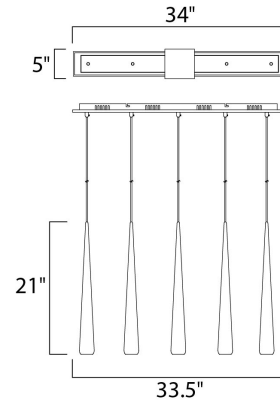

Product Specifications for E22224-24PC

Job Name:	Job Type:
Quantity:	Comments:

**E22224-24PC**  
Taper 5-Light Pendant

**Finish**  
Polished Chrome

**Glass/Shade**  
Clear

**Product Category**  
Linear Pendant

**Lamping**

Number of Bulb(s)	5
Light Type	LED
Bulb Type	LED
Max Bulb Wattage	2.4
Max Fixture Wattage	12
Rated Life	±40,000 Hours
Rated Lumens	±780
Color Temp	±3,500 K
Bulb(s) Included	Integrated
Light Up/Down	N/A
Beam Spread	N/A
CRI	N/A
Photo Cell Included	N/A
Ballast/Driver/Transformer	Yes
Dimmable	Yes

**Measurements**

Width	5.00"
Height	21.00"
Length	33.50"
Extension	N/A
Back Plate Width	N/A
Back Plate Height	N/A
HCO	N/A
Min Overall Height	23.00"
Max Overall Height	120.00"
Hanging Weight	20.20 lb(s)
Height Adjustable	N/A
Slope	N/A
Chain Length	N/A
Wire Length	N/A
Canopy Width	N/A
Canopy Height	N/A
Canopy Length	N/A

**Shipping**

Carton Weight	22.00 lb(s)
Carton Width	9.45"
Carton Height	7.87"
Carton Length	47.64"
Carton Cubic Feet	N/A
Master Pack	1
Master Pack Weight	N/A
Master Pack Width	N/A
Master Pack Height	N/A
Master Pack Length	N/A
Master Cubic Feet	N/A
UPS Shippable	Yes