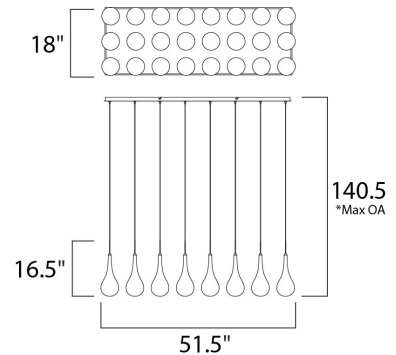

Product Specifications for E20518-18PC

Job Name:	Job Type:
Quantity:	Comments:

E20518-18PC
Larmes 24-Light LED Pendant

*max overall height

Finish

Polished Chrome

Glass/Shade

Clear

Product Category

Linear Pendant

Lamping

Number of Bulb(s)	24
Light Type	LED
Bulb Type	G4 LED
Max Bulb Wattage	1.5
Max Fixture Wattage	36
Rated Life	±30,000 Hours
Rated Lumens	±2,304
Color Temp	±3,000 K
Bulb(s) Included	Yes
Light Up/Down	N/A
Beam Spread	N/A
CRI	N/A
Photo Cell Included	N/A
Ballast/Driver/Transformer	Yes
Dimmable	Standard/Lutron [®] CL or Leviton [®] LED

Measurements

Width	18.00"
Height	16.50"
Length	51.50"
Extension	N/A
Back Plate Width	N/A
Back Plate Height	N/A
HCO	N/A
Min Overall Height	18.00"
Max Overall Height	140.50"
Hanging Weight	42.25 lb(s)
Height Adjustable	Yes
Slope	N/A
Chain Length	N/A
Wire Length	124.00"
Canopy Width	18.0"
Canopy Height	N/A
Canopy Length	N/A