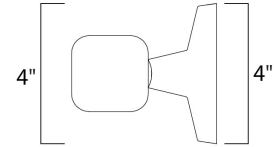

Product Specifications - 86131ABZ

Job Name:	Job Type:
Quantity:	Comments:

86131ABZ
Lightray LED Wall Sconce

Finish
Architectural Bronze

Glass/Shade

Product Category
Outdoor Wall Mount

Lamping

Number of Bulbs	1
Light Type	LED
Bulb Type	PCB
Max Bulb Wattage	6
Max Fixture Wattage	6
Rated Life	
Rated Lumens	±420
Color Temp	±3,000 K
Bulb(s)	Included
Light Up/Down	N/A
Beam Spread	N/A
CRI	80+
Photo Cell Included	N/A
Ballast/Driver/Transformer	No
Dimmable	No

Measurements

Width	4.75"
Height	5.25"
Length	N/A
Extension	5"
Back Plate Width	4.75"
Back Plate Height	4.75"
HCO	2.50"
Min Overall Height	0.00"
Max Overall Height	N/A
Hanging Weight	1.53 lbs
Height Adjustable	No
Slope	N/A
Chain Length	N/A
Wire Length	N/A
Canopy Width	N/A
Canopy Height	N/A
Canopy Length	N/A

Shipping

Carton Weight	1.97 lbs
Carton Width	7"
Carton Height	7"
Carton Length	8"
Carton Cubic Feet	0.23
Master Pack	12
Master Pack Weight	26.09 lbs
Master Pack Width	16.54"
Master Pack Height	15.75"
Master Pack Length	22.44"
Master Cubic Feet	3.38
UPS Shippable	Yes