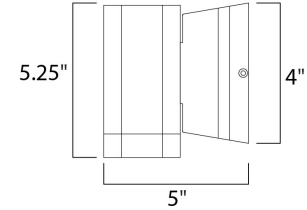

Product Specifications - 86131ABZ

Job Name:	Job Type:
Quantity:	Comments:

86131ABZ
Lightray LED Wall Sconce

Finish
Architectural Bronze

Glass/Shade

Product Category
Outdoor Wall Mount

Lamping

Number of Bulbs	1
Light Type	LED
Bulb Type	PCB
Max Bulb Wattage	6
Max Fixture Wattage	6
Rated Life	
Rated Lumens	±420
Color Temp	±3,000 K
Bulb(s)	Included
Light Up/Down	N/A
Beam Spread	N/A
CRI	80+
Photo Cell Included	N/A
Ballast/Driver/Transformer	No
Dimmable	No

Measurements

Width	4.75"
Height	5.25"
Length	N/A
Extension	5"
Back Plate Width	4.75"
Back Plate Height	4.75"
HCO	2.50"
Min Overall Height	0.00"
Max Overall Height	N/A
Hanging Weight	1.53 lbs
Height Adjustable	No
Slope	N/A
Chain Length	N/A
Wire Length	N/A
Canopy Width	N/A
Canopy Height	N/A
Canopy Length	N/A

Shipping

Carton Weight	1.97 lbs
Carton Width	7"
Carton Height	7"
Carton Length	8"
Carton Cubic Feet	0.23
Master Pack	12
Master Pack Weight	26.09 lbs
Master Pack Width	16.54"
Master Pack Height	15.75"
Master Pack Length	22.44"
Master Cubic Feet	3.38
UPS Shippable	Yes