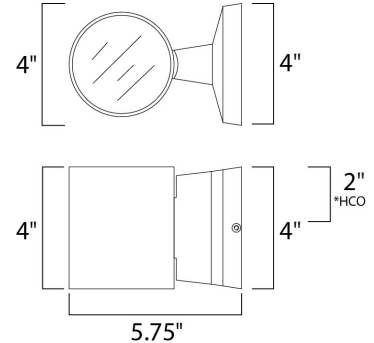

Product Specifications - 86106ABZ

Job Name:	Job Type:
Quantity:	Comments:

86106ABZ
Lightray LED 2-Light Wall Sconce

Finish
Architectural Bronze

Glass/Shade

Product Category
Outdoor Wall Mount

Lamping

Number of Bulbs	2
Light Type	LED
Bulb Type	PCB
Max Bulb Wattage	4.5
Max Fixture Wattage	9
Rated Life	
Rated Lumens	±630
Color Temp	±3,000 K
Bulb(s)	Included
Light Up/Down	BOTH
Beam Spread	N/A
CRI	80+
Photo Cell Included	N/A
Ballast/Driver/Transformer	No
Dimmable	Standard/Lutron® CL or Leviton® LED Recommended

Measurements

Width	4.00"
Height	4.00"
Length	N/A
Extension	6"
Back Plate Width	4.00"
Back Plate Height	4.00"
HCO	2.00"
Min Overall Height	0.00"
Max Overall Height	N/A
Hanging Weight	1.32 lbs
Height Adjustable	N/A
Slope	N/A
Chain Length	N/A
Wire Length	N/A
Canopy Width	N/A
Canopy Height	N/A
Canopy Length	N/A

Shipping

Carton Weight	1.54 lbs
Carton Width	7"
Carton Height	8"
Carton Length	7"
Carton Cubic Feet	0.20
Master Pack	12
Master Pack Weight	37.04 lbs
Master Pack Width	14.96"
Master Pack Height	18.11"
Master Pack Length	22.44"
Master Cubic Feet	3.52
UPS Shippable	Yes