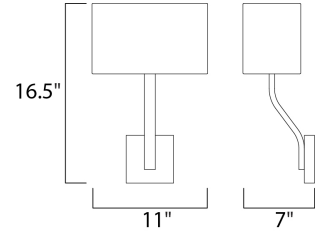

Product Specifications - 60160WAPC

Job Name:	Job Type:
Quantity:	Comments:

60160WAPC
Hotel LED 1-Light Wall Sconce

Finish

Polished Chrome

Glass/Shade

Product Category

Wall Sconce

Measurements

Width	7.00"
Height	16.50"
Length	N/A
Extension	11"
Back Plate Width	4.50"
Back Plate Height	4.50"
HCO	N/A
Min Overall Height	0.00"
Max Overall Height	N/A
Hanging Weight	2.29 lbs
Height Adjustable	N/A
Slope	N/A
Chain Length	N/A
Wire Length	N/A
Canopy Width	N/A
Canopy Height	N/A
Canopy Length	N/A

Shipping

Carton Weight	4.19 lbs
Carton Width	11"
Carton Height	9"
Carton Length	15"
Carton Cubic Feet	0.86
Master Pack	12
Master Pack Weight	55.34 lbs
Master Pack Width	30.12"
Master Pack Height	28.74"
Master Pack Length	23.43"
Master Cubic Feet	11.74
UPS Shippable	Yes