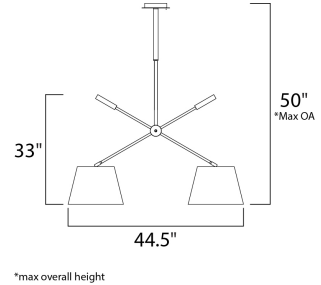

Product Specifications - 60144WAPC

Job Name:	Job Type:
Quantity:	Comments:

60144WAPC
Hotel LED 2-Light Pendant

Finish
Polished Chrome

Glass/Shade

Product Category
Single Pendant

Lamping

Number of Bulbs	1
Light Type	LED
Bulb Type	MB
Max Bulb Wattage	32
Max Fixture Wattage	32
Rated Life	
Rated Lumens	±2,240
Color Temp	±3,000 K
Bulb(s)	Included
Light Up/Down	N/A
Beam Spread	N/A
CRI	90+
Photo Cell Included	N/A
Ballast/Driver/Transformer	No
Dimmable	CL/ELV Dimmer

Measurements

Width	13.75"
Height	33.00"
Length	44.50"
Extension	N/A
Back Plate Width	N/A
Back Plate Height	N/A
HCO	N/A
Min Overall Height	33.00"
Max Overall Height	50.00"
Hanging Weight	8.82 lbs
Height Adjustable	Yes
Slope	N/A
Chain Length	N/A
Wire Length	N/A
Canopy Width	N/A
Canopy Height	N/A
Canopy Length	N/A

Shipping

Carton Weight	11.25 lbs
Carton Width	8"
Carton Height	8"
Carton Length	40"
Carton Cubic Feet	1.59
Master Pack	1
Master Pack Weight	N/A
Master Pack Width	N/A
Master Pack Height	N/A
Master Pack Length	N/A
Master Cubic Feet	N/A
UPS Shippable	Yes