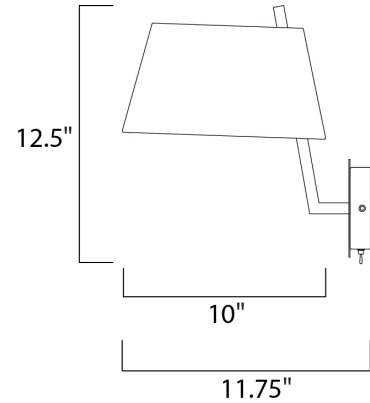

## Product Specifications - 60141WAPC

Job Name:	Job Type:
Quantity:	Comments:

**60141WAPC**  
Hotel LED 1-Light Wall Sconce

**Finish**  
Polished Chrome

**Glass/Shade**

**Product Category**  
Wall Sconce

### Lamping

Number of Bulbs	1
Light Type	LED
Bulb Type	GU24
Max Bulb Wattage	9
Max Fixture Wattage	9
Rated Life	
Rated Lumens	±600
Color Temp	±3,000 K
Bulb(s)	Included
Light Up/Down	N/A
Beam Spread	N/A
CRI	90+
Photo Cell Included	N/A
Ballast/Driver/Transformer	No
Dimmable	CL/ELV Dimmer

### Measurements

Width	10.00"
Height	12.50"
Length	N/A
Extension	12"
Back Plate Width	N/A
Back Plate Height	N/A
HCO	N/A
Min Overall Height	0.00"
Max Overall Height	N/A
Hanging Weight	1.32 lbs
Height Adjustable	N/A
Slope	N/A
Chain Length	N/A
Wire Length	N/A
Canopy Width	N/A
Canopy Height	N/A
Canopy Length	N/A

### Shipping

Carton Weight	4.01 lbs
Carton Width	11"
Carton Height	12"
Carton Length	11"
Carton Cubic Feet	0.86
Master Pack	4
Master Pack Weight	19.18 lbs
Master Pack Width	11.22"
Master Pack Height	11.81"
Master Pack Length	11.22"
Master Cubic Feet	0.86
UPS Shippable	Yes