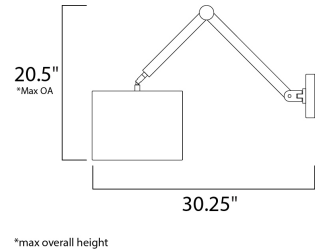

Product Specifications - 60132WAPC

Job Name:	Job Type:
Quantity:	Comments:

60132WAPC
Hotel LED 1-Light Wall Sconce

Finish

Polished Chrome

Glass/Shade

Product Category

Wall Sconce

Measurements

Width	10.00"
Height	11.75"
Length	N/A
Extension	30"
Back Plate Width	4.70"
Back Plate Height	N/A
HCO	N/A
Min Overall Height	11.75"
Max Overall Height	20.50"
Hanging Weight	3.75 lbs
Height Adjustable	Yes
Slope	N/A
Chain Length	N/A
Wire Length	N/A
Canopy Width	N/A
Canopy Height	N/A
Canopy Length	N/A

Shipping

Carton Weight	5.29 lbs
Carton Width	8"
Carton Height	5"
Carton Length	20"
Carton Cubic Feet	0.47
Master Pack	1
Master Pack Weight	N/A
Master Pack Width	N/A
Master Pack Height	N/A
Master Pack Length	N/A
Master Cubic Feet	N/A
UPS Shippable	Yes