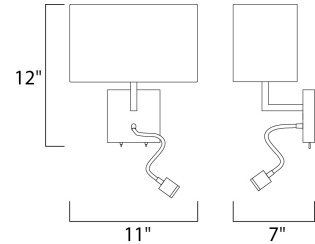

Product Specifications - 60120WAPC

Job Name:	Job Type:
Quantity:	Comments:

60120WAPC
Hotel LED 1-Light Wall Sconce

Finish
Polished Chrome

Glass/Shade

Product Category
Wall Sconce

Lamping

Number of Bulbs	1
Light Type	LED
Bulb Type	GU24
Max Bulb Wattage	9
Max Fixture Wattage	9
Rated Life	
Rated Lumens	±685
Color Temp	±3,000 K
Bulb(s)	Included
Light Up/Down	Both
Beam Spread	N/A
CRI	90+
Photo Cell Included	N/A
Ballast/Driver/Transformer	No
Dimmable	CL/ELV Dimmer

Measurements

Width	11.00"
Height	21.00"
Length	N/A
Extension	7"
Back Plate Width	N/A
Back Plate Height	N/A
HCO	N/A
Min Overall Height	0.00"
Max Overall Height	N/A
Hanging Weight	1.94 lbs
Height Adjustable	N/A
Slope	N/A
Chain Length	N/A
Wire Length	N/A
Canopy Width	N/A
Canopy Height	N/A
Canopy Length	N/A

Shipping

Carton Weight	3.22 lbs
Carton Width	7"
Carton Height	11"
Carton Length	12"
Carton Cubic Feet	0.55
Master Pack	12
Master Pack Weight	42.77 lbs
Master Pack Width	25.00"
Master Pack Height	23.62"
Master Pack Length	22.64"
Master Cubic Feet	7.74
UPS Shippable	Yes