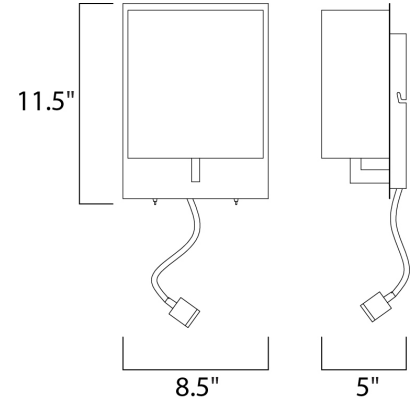

## Product Specifications - 60117WAPC

Job Name:	Job Type:
Quantity:	Comments:

**60117WAPC**  
Hotel LED 1-Light Wall Sconce

**Finish**  
Polished Chrome

**Glass/Shade**

**Product Category**  
Wall Sconce

### Lamping

Number of Bulbs	1
Light Type	LED
Bulb Type	GU24
Max Bulb Wattage	9
Max Fixture Wattage	9
Rated Life	
Rated Lumens	±685
Color Temp	±3,000 K
Bulb(s)	Included
Light Up/Down	Both
Beam Spread	N/A
CRI	90+
Photo Cell Included	N/A
Ballast/Driver/Transformer	No
Dimmable	CL/ELV Dimmer

### Measurements

Width	8.50"
Height	24.00"
Length	N/A
Extension	5"
Back Plate Width	N/A
Back Plate Height	11.50"
HCO	N/A
Min Overall Height	0.00"
Max Overall Height	N/A
Hanging Weight	3.73 lbs
Height Adjustable	N/A
Slope	N/A
Chain Length	N/A
Wire Length	N/A
Canopy Width	N/A
Canopy Height	N/A
Canopy Length	N/A