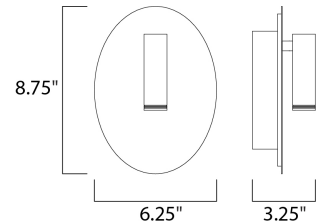

## Product Specifications - 60105BKPC

Job Name:	Job Type:
Quantity:	Comments:

**60105BKPC**  
Hotel LED 2-Light Wall Sconce

### Measurements

Width	6.25"
Height	10.00"
Length	N/A
Extension	6"
Back Plate Width	N/A
Back Plate Height	N/A
HCO	N/A
Min Overall Height	0.00"
Max Overall Height	N/A
Hanging Weight	2.01 lbs
Height Adjustable	N/A
Slope	N/A
Chain Length	N/A
Wire Length	N/A
Canopy Width	N/A
Canopy Height	N/A
Canopy Length	N/A

### Shipping

Carton Weight	2.84 lbs
Carton Width	8"
Carton Height	5"
Carton Length	10"
Carton Cubic Feet	0.24
Master Pack	20
Master Pack Weight	60.41 lbs
Master Pack Width	27.56"
Master Pack Height	16.93"
Master Pack Length	21.46"
Master Cubic Feet	5.79
UPS Shippable	Yes