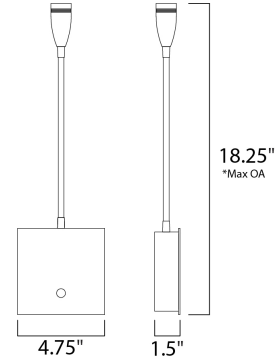

## Product Specifications - 60100SV

Job Name:	Job Type:
Quantity:	Comments:

**60100SV**  
Hotel LED 1-Light Wall Sconce

**Finish**  
Silver

**Glass/Shade**

**Product Category**  
Wall Sconce

**Lamping**

Number of Bulbs	1
Light Type	LED
Bulb Type	PCB
Max Bulb Wattage	3
Max Fixture Wattage	3
Rated Life	
Rated Lumens	±145
Color Temp	±3,000 K
Bulb(s)	Included
Light Up/Down	N/A
Beam Spread	N/A
CRI	80+
Photo Cell Included	N/A
Ballast/Driver/Transformer	No
Dimmable	CL/ELV Dimmer

**Measurements**

Width	3.75"
Height	17.75"
Length	N/A
Extension	2"
Back Plate Width	4.30"
Back Plate Height	4.30"
HCO	N/A
Min Overall Height	5.50"
Max Overall Height	17.75"
Hanging Weight	1.21 lbs
Height Adjustable	Yes
Slope	N/A
Chain Length	N/A
Wire Length	N/A
Canopy Width	N/A
Canopy Height	N/A
Canopy Length	N/A

**Shipping**

Carton Weight	1.79 lbs
Carton Width	3"
Carton Height	9"
Carton Length	9"
Carton Cubic Feet	0.14
Master Pack	18
Master Pack Weight	34.61 lbs
Master Pack Width	29.13"
Master Pack Height	10.43"
Master Pack Length	18.50"
Master Cubic Feet	3.25
UPS Shippable	Yes