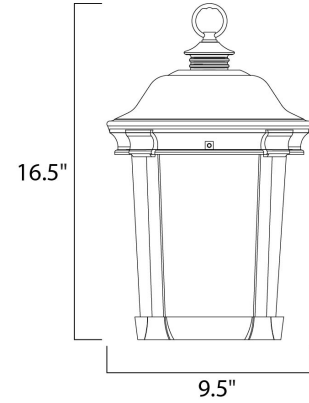

Product Specifications - 55029CDBZ

Job Name:	Job Type:
Quantity:	Comments:

55029CDBZ
Dover LED Outdoor Hanging Lantern

Finish
Bronze

Glass/Shade
Seedy

Product Category
Outdoor Hanging Lantern

Lamping

Number of Bulbs	1
Light Type	LED
Bulb Type	PCB Board
Max Bulb Wattage	12
Max Fixture Wattage	12
Rated Life	
Rated Lumens	±840
Color Temp	
Bulb(s)	Included
Light Up/Down	N/A
Beam Spread	N/A
CRI	80+
Photo Cell Included	N/A
Ballast/Driver/Transformer	No
Dimmable	Standard/Lutron® CL or Leviton® LED Recommended

Measurements

Width	9.50"
Height	16.50"
Length	N/A
Extension	N/A
Back Plate Width	N/A
Back Plate Height	N/A
HCO	N/A
Min Overall Height	0.00"
Max Overall Height	N/A
Hanging Weight	5.02 lbs
Height Adjustable	N/A
Slope	N/A
Chain Length	N/A
Wire Length	N/A
Canopy Width	N/A
Canopy Height	N/A
Canopy Length	N/A

Shipping

Carton Weight	7.00 lbs
Carton Width	12"
Carton Height	12"
Carton Length	22"
Carton Cubic Feet	1.86
Master Pack	1
Master Pack Weight	N/A
Master Pack Width	N/A
Master Pack Height	N/A
Master Pack Length	N/A
Master Cubic Feet	N/A
UPS Shippable	Yes