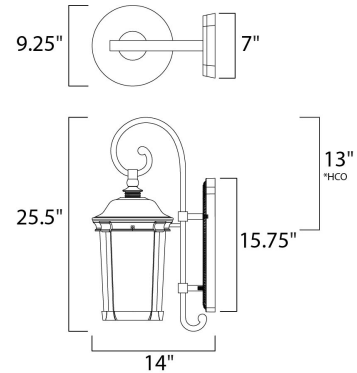

Finish
Bronze

Glass/Shade
Seedy

Product Category
Outdoor Wall Mount

Lamping

Number of Bulbs	1
Light Type	LED
Bulb Type	PCB Board
Max Bulb Wattage	12
Max Fixture Wattage	12
Rated Life	
Rated Lumens	±840
Color Temp	
Bulb(s)	Not Included
Light Up/Down	N/A
Beam Spread	N/A
CRI	80+
Photo Cell Included	N/A
Ballast/Driver/Transformer	Yes
Dimmable	N/A

Measurements

Width	9.25"
Height	25.50"
Length	N/A
Extension	14"
Back Plate Width	7.00"
Back Plate Height	15.75"
HCO	13.00"
Min Overall Height	0.00"
Max Overall Height	N/A
Hanging Weight	7.37 lbs
Height Adjustable	N/A
Slope	N/A
Chain Length	N/A
Wire Length	N/A
Canopy Width	N/A
Canopy Height	N/A
Canopy Length	N/A

Shipping

Carton Weight	10.34 lbs
Carton Width	12"
Carton Height	28"
Carton Length	17"
Carton Cubic Feet	3.29
Master Pack	1
Master Pack Weight	N/A
Master Pack Width	N/A
Master Pack Height	N/A
Master Pack Length	N/A
Master Cubic Feet	N/A
UPS Shippable	Yes

Certification

Safety Rating	Wet
Energy Star	No
CA Title 24	Yes
CA Title 20	No
ADA	No
Dark Sky	Yes

Other

UPC Code	783209118881
Shades Included	N/A
Crystals Included	N/A
Diffuser Included	N/A
Conversion Kit	N/A
Material	N/A

Equivalents

Incandescent Watts	N/A
Fluorescent Watts	N/A

Maxim Lighting International and all designs, logos and images © 2016 Maxim Lighting International. All Rights Reserved. Maxim Lighting International reserves the right, at any time, to make changes in the design and/or construction of the product including the discontinuation of product without prior notice. Color may vary from what is pictured above due to limitations inherent to photographic processes.

Always consult a qualified, licensed electrician before installation of any product weighing 35 pounds or more. We recommend that a qualified, licensed electrician do the installation. Always install to a mechanically sound structure.