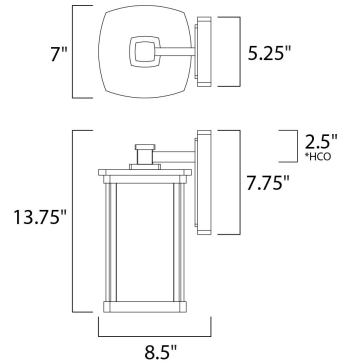

Finish
Bronze

Glass/Shade
Frosted Seedy

Product Category
Outdoor Wall Mount

Lamping

Number of Bulbs	1
Light Type	Incandescent
Bulb Type	MB
Max Bulb Wattage	60
Max Fixture Wattage	60
Rated Life	
Rated Lumens	±0
Color Temp	
Bulb(s)	Not Included
Light Up/Down	N/A
Beam Spread	N/A
CRI	N/A
Photo Cell Included	N/A
Ballast/Driver/Transformer	No
Dimmable	N/A

Measurements

Width	7.00"
Height	13.75"
Length	N/A
Extension	9"
Back Plate Width	5.25"
Back Plate Height	7.75"
HCO	2.50"
Min Overall Height	0.00"
Max Overall Height	N/A
Hanging Weight	4.62 lbs
Height Adjustable	N/A
Slope	N/A
Chain Length	N/A
Wire Length	N/A
Canopy Width	N/A
Canopy Height	N/A
Canopy Length	N/A

Shipping

Carton Weight	6.38 lbs
Carton Width	12"
Carton Height	11"
Carton Length	17"
Carton Cubic Feet	1.22
Master Pack	4
Master Pack Weight	26.50 lbs
Master Pack Width	17.72"
Master Pack Height	22.44"
Master Pack Length	24.41"
Master Cubic Feet	5.62
UPS Shippable	Yes

Certification

Safety Rating	Wet
Energy Star	No
CA Title 24	No
CA Title 20	No
ADA	No
Dark Sky	N/A

Other

UPC Code	783209112582
Shades Included	N/A
Crystals Included	N/A
Diffuser Included	N/A
Conversion Kit	N/A
Material	DIE CAST ALUMINUM

Equivalents

Incandescent Watts	N/A
Fluorescent Watts	N/A

Maxim Lighting International and all designs, logos and images © 2016 Maxim Lighting International. All Rights Reserved. Maxim Lighting International reserves the right, at any time, to make changes in the design and/or construction of the product including the discontinuation of product without prior notice. Color may vary from what is pictured above due to limitations inherent to photographic processes.

Always consult a qualified, licensed electrician before installation of any product weighing 35 pounds or more. We recommend that a qualified, licensed electrician do the installation. Always install to a mechanically sound structure.