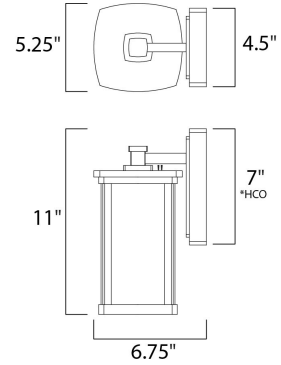

3252FSBZ Terrace 1-Light Small Outdoor Wall

Finish
Bronze

Glass/Shade
Frosted Seedy

Product Category
Outdoor Wall Mount

Lamping

Number of Bulbs	1
Light Type	Incandescent
Bulb Type	MB
Max Bulb Wattage	60
Max Fixture Wattage	60
Rated Life	
Rated Lumens	±0
Color Temp	
Bulb(s)	Not Included
Light Up/Down	N/A
Beam Spread	N/A
CRI	N/A
Photo Cell Included	N/A
Ballast/Driver/Transformer	No
Dimmable	N/A

Measurements

Width	5.25"
Height	11.00"
Length	N/A
Extension	7"
Back Plate Width	4.50"
Back Plate Height	7.00"
HCO	2.50"
Min Overall Height	0.00"
Max Overall Height	N/A
Hanging Weight	2.86 lbs
Height Adjustable	N/A
Slope	N/A
Chain Length	N/A
Wire Length	N/A
Canopy Width	N/A
Canopy Height	N/A
Canopy Length	N/A

Shipping

Carton Weight	3.96 lbs
Carton Width	9"
Carton Height	9"
Carton Length	14"
Carton Cubic Feet	0.66
Master Pack	6
Master Pack Weight	24.00 lbs
Master Pack Width	14.57"
Master Pack Height	18.50"
Master Pack Length	29.33"
Master Cubic Feet	4.58
UPS Shippable	Yes

Certification

Safety Rating	Wet
Energy Star	No
CA Title 24	No
CA Title 20	No
ADA	No
Dark Sky	N/A

Other

UPC Code	783209112568
Shades Included	N/A
Crystals Included	N/A
Diffuser Included	N/A
Conversion Kit	N/A
Material	DIE CAST ALUMINUM

Equivalents

Incandescent Watts	N/A
Fluorescent Watts	N/A

Maxim Lighting International and all designs, logos and images © 2016 Maxim Lighting International. All Rights Reserved. Maxim Lighting International reserves the right, at any time, to make changes in the design and/or construction of the product including the discontinuation of product without prior notice. Color may vary from what is pictured above due to limitations inherent to photographic processes.

Always consult a qualified, licensed electrician before installation of any product weighing 35 pounds or more. We recommend that a qualified, licensed electrician do the installation. Always install to a mechanically sound structure.