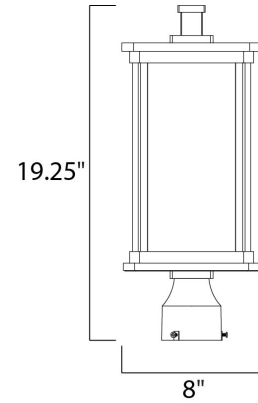

Product Specifications - 3250FSBZ

Job Name:	Job Type:
Quantity:	Comments:

3250FSBZ
Terrace 1-Light Medium Outdoor Post

Finish
Bronze

Glass/Shade
Frosted Seedy

Product Category
Outdoor Pole/Post Mount

Lamping

Measurements

Width	8.00"
Height	19.25"
Length	N/A
Extension	N/A
Back Plate Width	N/A
Back Plate Height	N/A
HCO	N/A
Min Overall Height	0.00"
Max Overall Height	N/A
Hanging Weight	6.60 lbs
Height Adjustable	N/A
Slope	N/A
Chain Length	N/A
Wire Length	N/A
Canopy Width	N/A
Canopy Height	N/A
Canopy Length	N/A

Shipping

Carton Weight	8.80 lbs
Carton Width	11"
Carton Height	11"
Carton Length	23"
Carton Cubic Feet	1.61
Master Pack	4
Master Pack Weight	36.40 lbs
Master Pack Width	23.00"
Master Pack Height	23.60"
Master Pack Length	24.00"
Master Cubic Feet	7.54
UPS Shippable	Yes