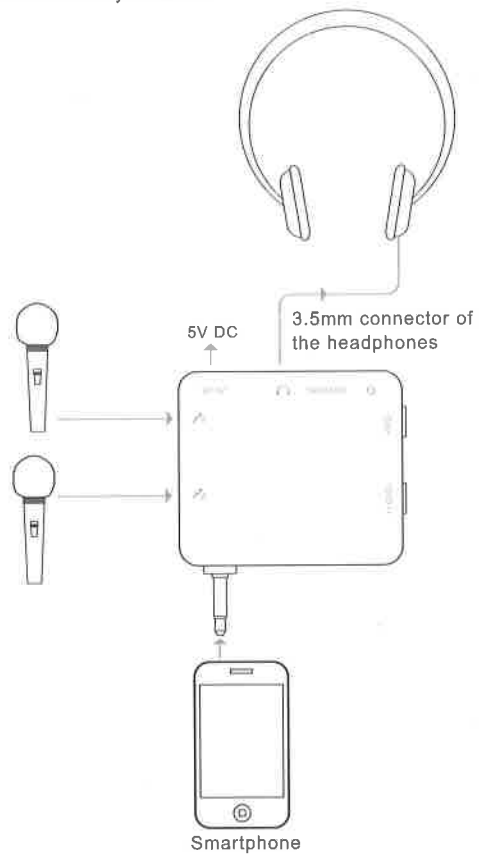

Features

- Compact Stylish Appearance
- Easy to Carry
- Recording Chipset (HD)
- Audio Port Compatible with Smart Phones, Tablets, and i-Devices
- Multi-Platform Support: Android, iOS, Win8
- Easy-to-Use Power Settings
- Stability During Long-Use Operation
- Dimensions 63 * 59.5 * 11.2 (mm)

Accessories Included

- Microphones (2)
- Audio speaker Cable
- Charging MicroUSB Cable
- Manual
- Female 6.3mm to male 3.5mm jack
- Audio R/L cable

Production Introduction

Device using the connection diagram

Smart phone connection Converter

Tablet PC connection Converter

3 Vehicle connectivity Converter

6

4 Earphone connectivity Converter

7

Earphone connectivity Converter

Product safety instructions