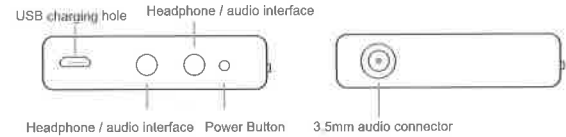

Features

- Compact Stylish Appearance
- Easy to Carry
- Recording Chipset (HD)
- Audio Port Compatible with Smart Phones, Tablets, and i-Devices
- Multi-Platform Support: Android, iOS, Win8
- Easy-to-Use Power Settings
- Stability During Long-Use Operation
- Dimensions 63 * 59.5 * 11.2 (mm)

Accessories Included

- Microphones (2)
- Audio speaker Cable
- Charging MicroUSB Cable
- Manual
- Female 6.3mm to male 3.5mm jack
- Audio R/L cable

Production Introduction