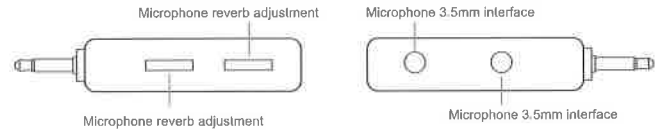

Features

- Compact Stylish Appearance
- Easy to Carry
- Recording Chipset (HD)
- Audio Port Compatible with Smart Phones, Tablets, and i-Devices
- Multi-Platform Support: Android, iOS, Win8
- Easy-to-Use Power Settings
- Stability During Long-Use Operation
- Dimensions 63 * 59.5 * 11.2 (mm)

Accessories Included

- Microphones (2)
- Audio speaker Cable
- Charging MicroUSB Cable
- Manual
- Female 6.3mm to male 3.5mm jack
- Audio R/L cable

Production Introduction