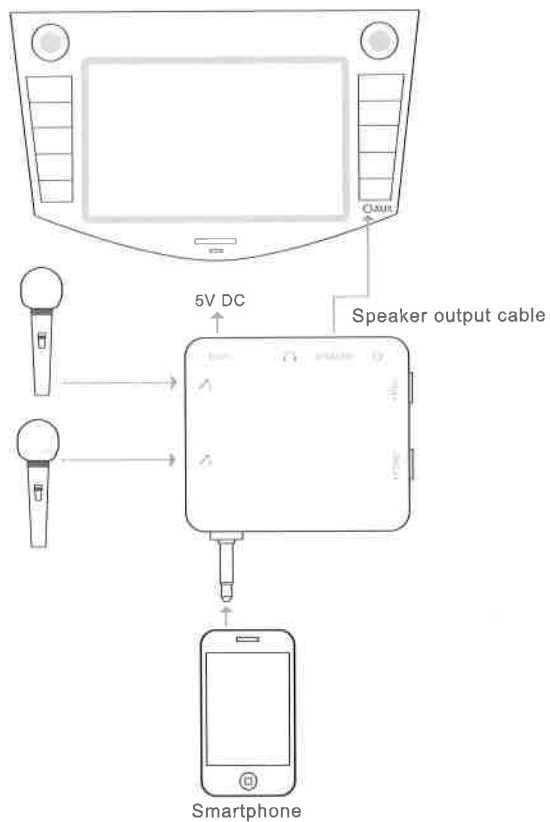

Features

- Compact Stylish Appearance
- Easy to Carry
- Recording Chipset (HD)
- Audio Port Compatible with Smart Phones, Tablets, and i-Devices
- Multi-Platform Support: Android, iOS, Win8
- Easy-to-Use Power Settings
- Stability During Long-Use Operation
- Dimensions 63 * 59.5 * 11.2 (mm)

Accessories Included

- Microphones (2)
- Audio speaker Cable
- Charging MicroUSB Cable
- Manual
- Female 6.3mm to male 3.5mm jack
- Audio R/L cable

Production Introduction

Device using the connection diagram

Smart phone connection Converter

Tablet PC connection Converter

3 Vehicle connectivity Converter

6

4 Earphone connectivity Converter

7

Earphone connectivity Converter

Product safety instructions