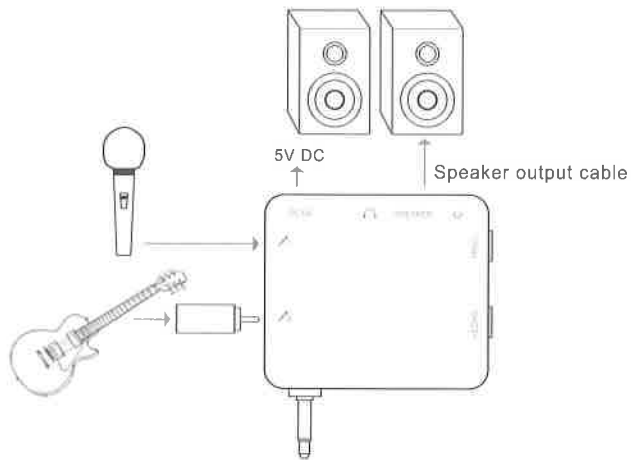

Accessories Included

- Microphones (2)
- Audio speaker Cable
- Charging MicroUSB Cable
- Manual
- Female 6.3mm to male 3.5mm jack
- Audio R/L cable

Production Introduction

Device using the connection diagram

Smart phone connection Converter

Tablet PC connection Converter

3 Vehicle connectivity Converter

6

4 Earphone connectivity Converter

7

Earphone connectivity Converter

Product safety instructions