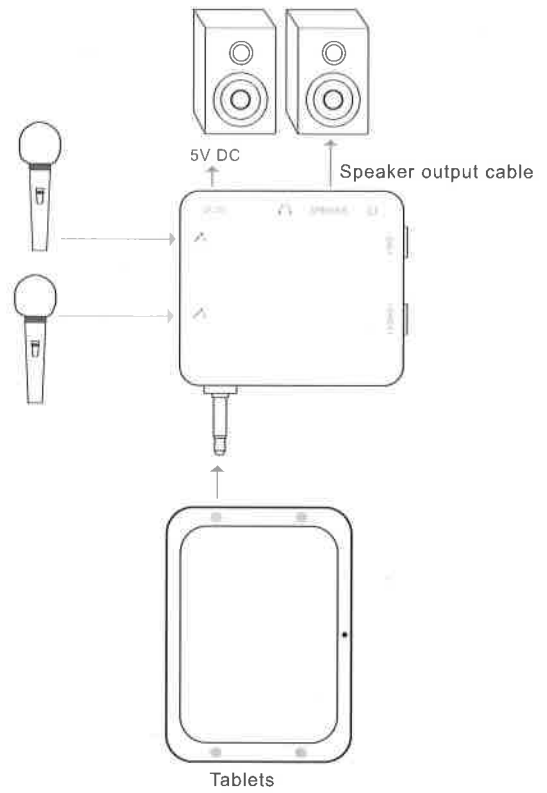

Features

- Compact Stylish Appearance
- Easy to Carry
- Recording Chipset (HD)
- Audio Port Compatible with Smart Phones, Tablets, and i-Devices
- Multi-Platform Support: Android, iOS, Win8
- Easy-to-Use Power Settings
- Stability During Long-Use Operation
- Dimensions 63 * 59.5 * 11.2 (mm)

Accessories Included

- Microphones (2)
- Audio speaker Cable
- Charging MicroUSB Cable
- Manual
- Female 6.3mm to male 3.5mm jack
- Audio R/L cable

Production Introduction

Device using the connection diagram

Smart phone connection Converter

Tablet PC connection Converter

3 Vehicle connectivity Converter

6

4 Earphone connectivity Converter

7

Earphone connectivity Converter

Product safety instructions