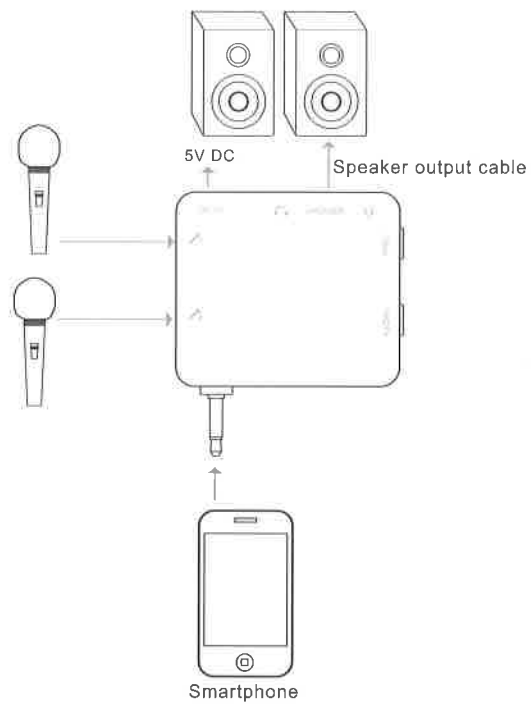

Features

- Compact Stylish Appearance
- Easy to Carry
- Recording Chipset (HD)
- Audio Port Compatible with Smart Phones, Tablets, and i-Devices
- Multi-Platform Support: Android, iOS, Win8
- Easy-to-Use Power Settings
- Stability During Long-Use Operation
- Dimensions 63 * 59.5 * 11.2 (mm)

Accessories Included

- Microphones (2)
- Audio speaker Cable
- Charging MicroUSB Cable
- Manual
- Female 6.3mm to male 3.5mm jack
- Audio R/L cable

Production Introduction

Device using the connection diagram

Smart phone connection Converter

Tablet PC connection Converter

3 Vehicle connectivity Converter

6

4 Earphone connectivity Converter

7

Earphone connectivity Converter

Product safety instructions